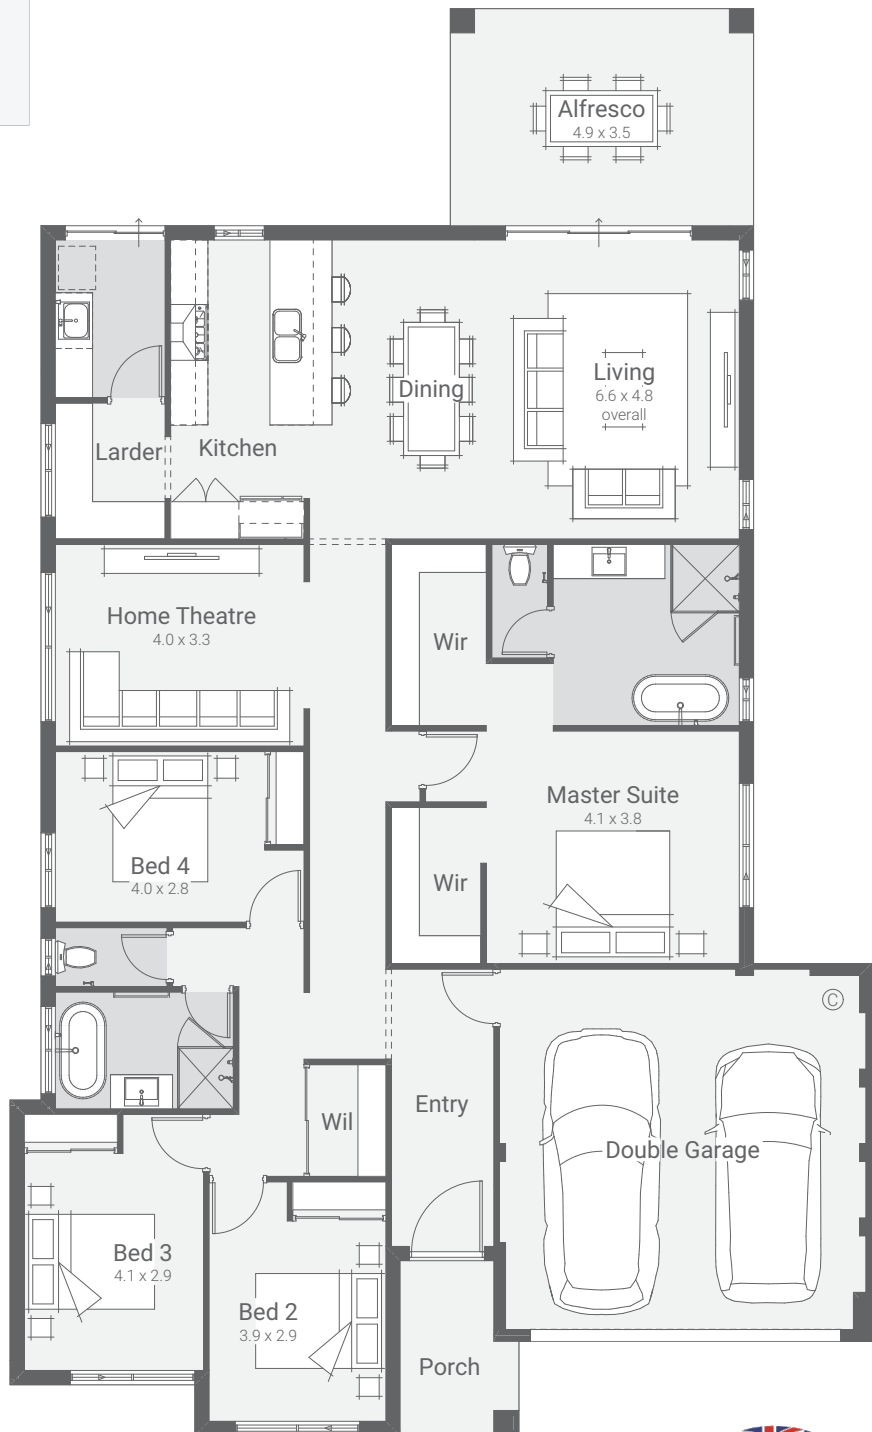

# Lotus

VISION SERIES

 4
  2
  15m suggested lot width

Ground Floor	189.09 m
Garage	35.34 m
Alfresco	17.12 m
Porch	4.87 m
<b>Total</b>	<b>246.42</b>

Speak to a New Homes Consultant *today*