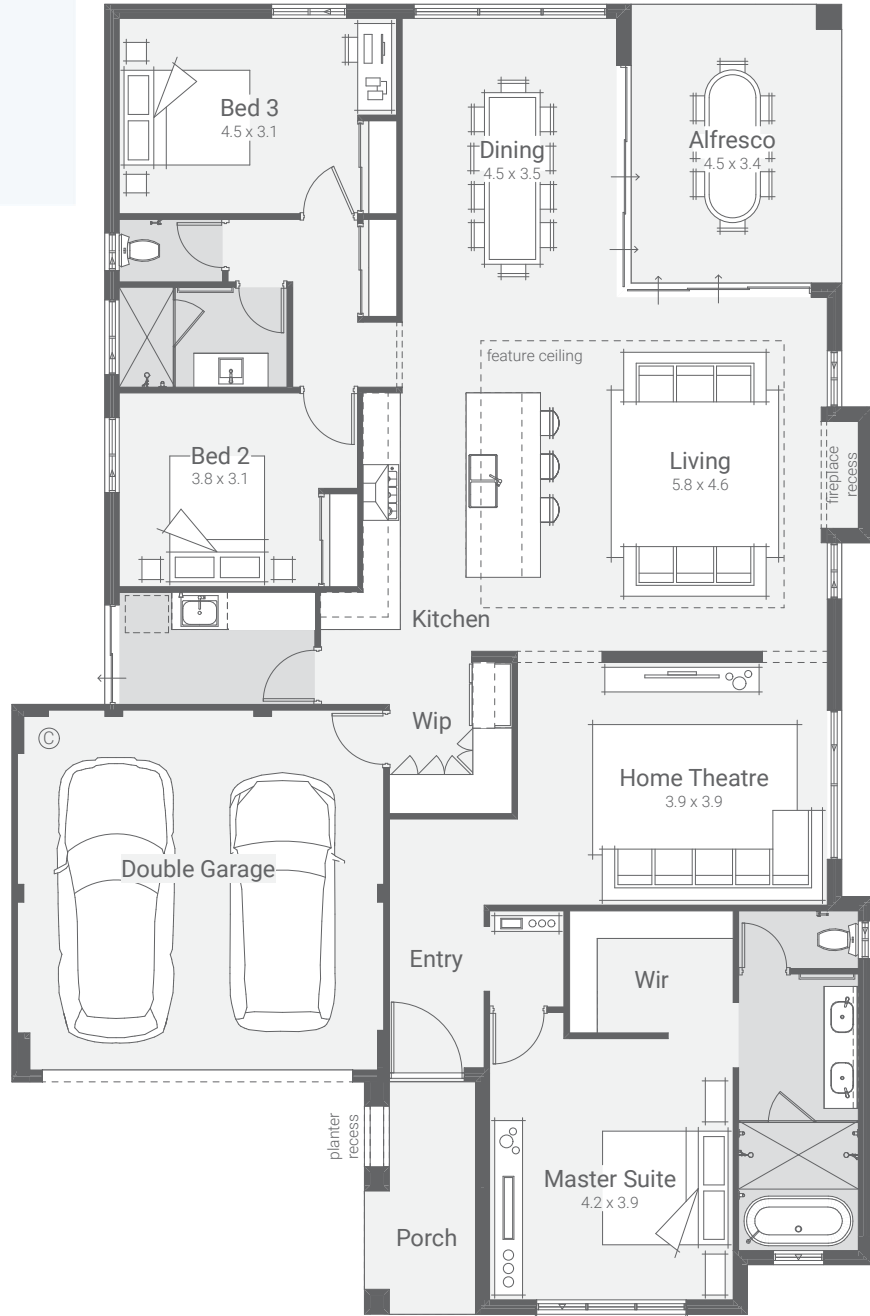

Burnside

DISPLAY

3 2 15m suggested lot width

Ground Floor	189.48 m
Garage	35.18 m
Alfresco	15.30 m
Porch	6.71 m
Total	246.67

Speak to a New Homes Consultant *today*