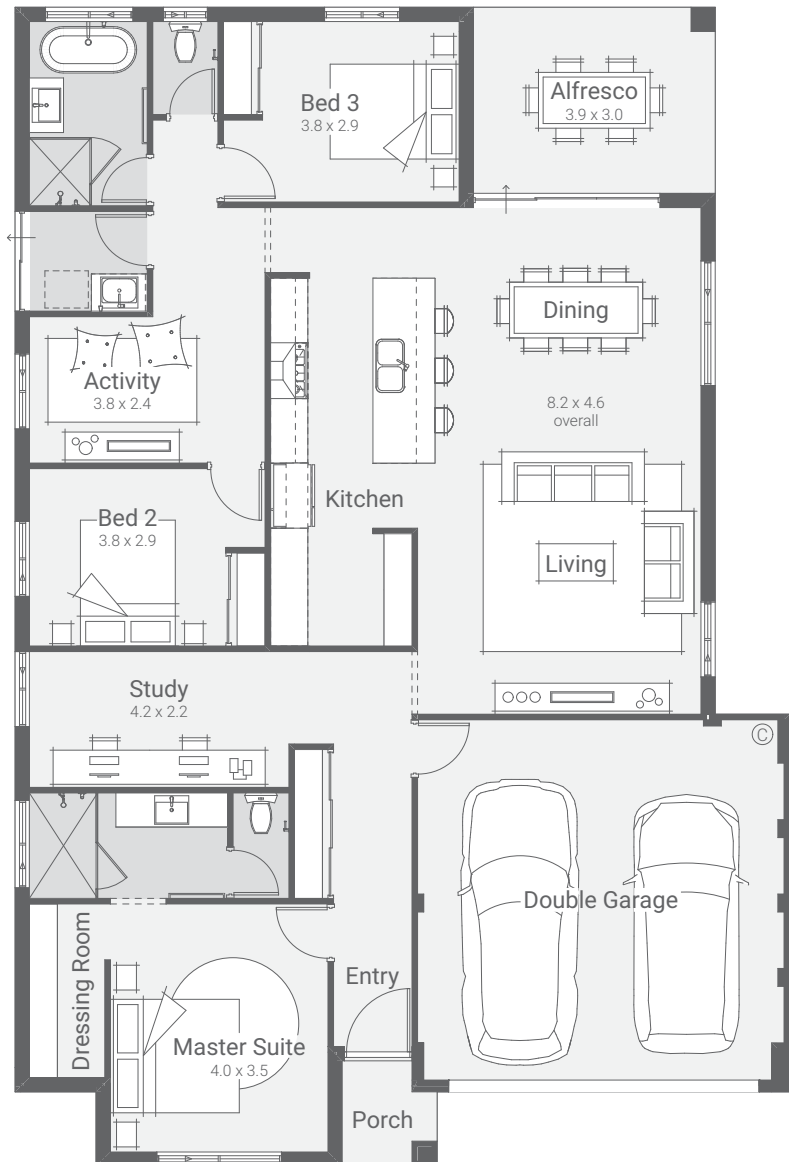

Barker

VISION SERIES

 3
  2
  15m suggested lot width

Ground Floor	161.12 m
Garage	35.20 m
Alfresco	11.70 m
Porch	2.40 m
Total	210.42

Speak to a New Homes Consultant *today*