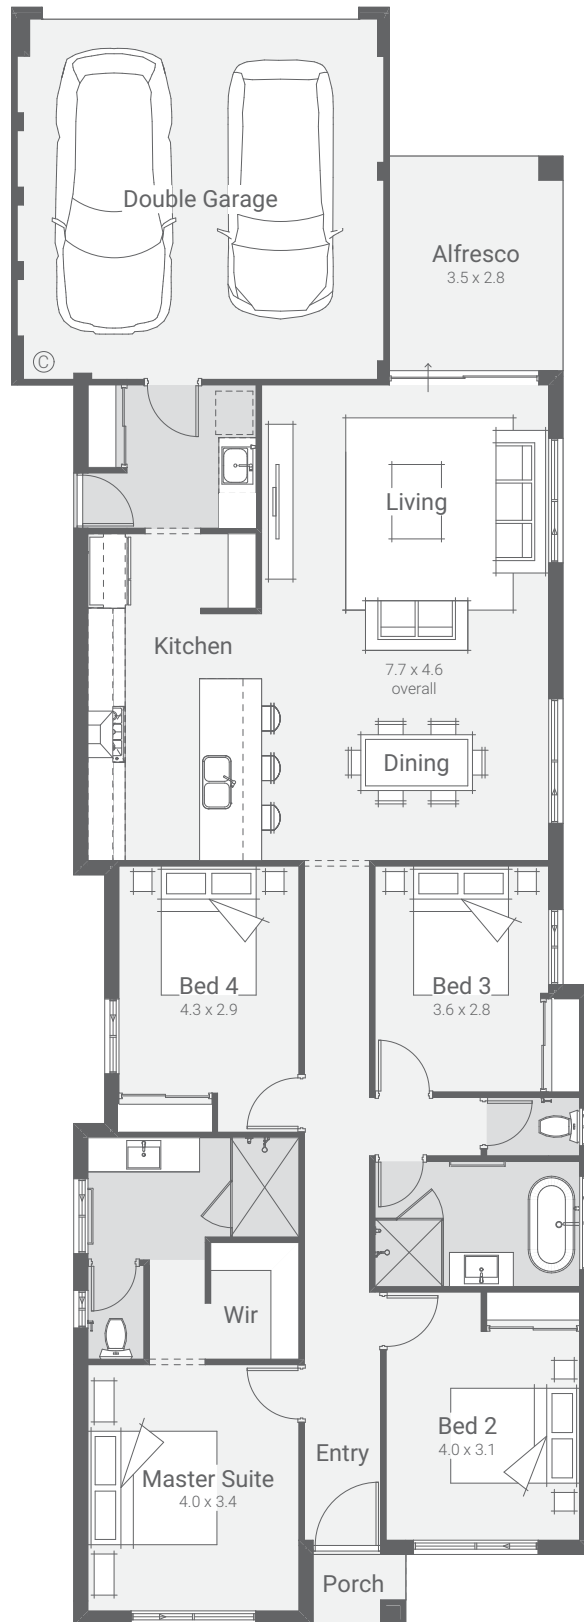

Laurent

VISION SERIES

 4
  2
  10.5m suggested lot width

Ground Floor	156.90 m
Garage	35.66 m
Alfresco	9.69 m
Porch	1.70 m
Total	203.95

Speak to a New Homes Consultant *today*