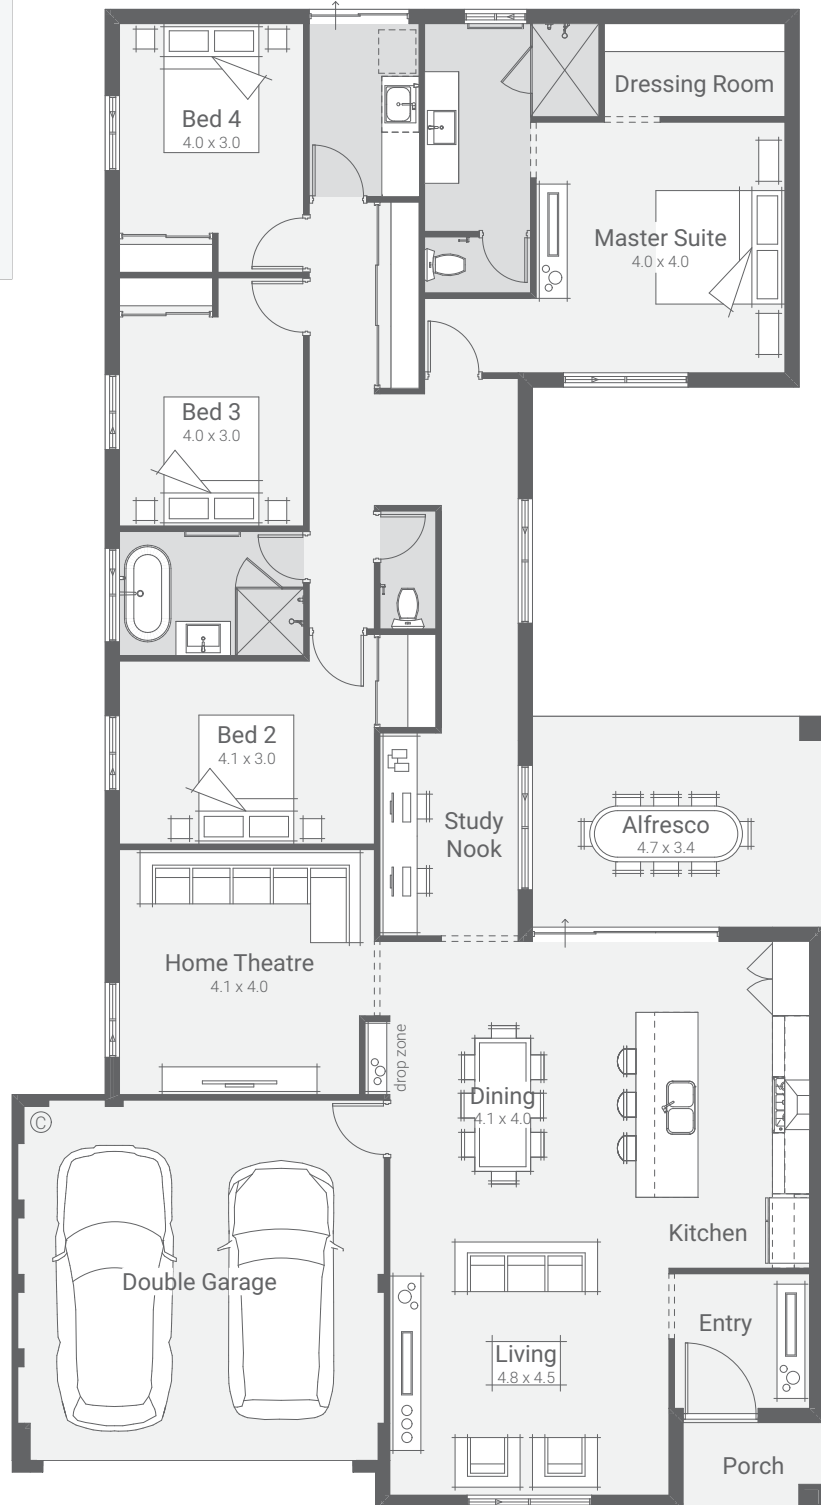

# Evelyn

VISION SERIES

4 2 15m suggested lot width

Ground Floor	204.22 m
Garage	35.16 m
Alfresco	15.98 m
Porch	3.18 m
<b>Total</b>	<b>258.54</b>

Speak to a New Homes Consultant *today*