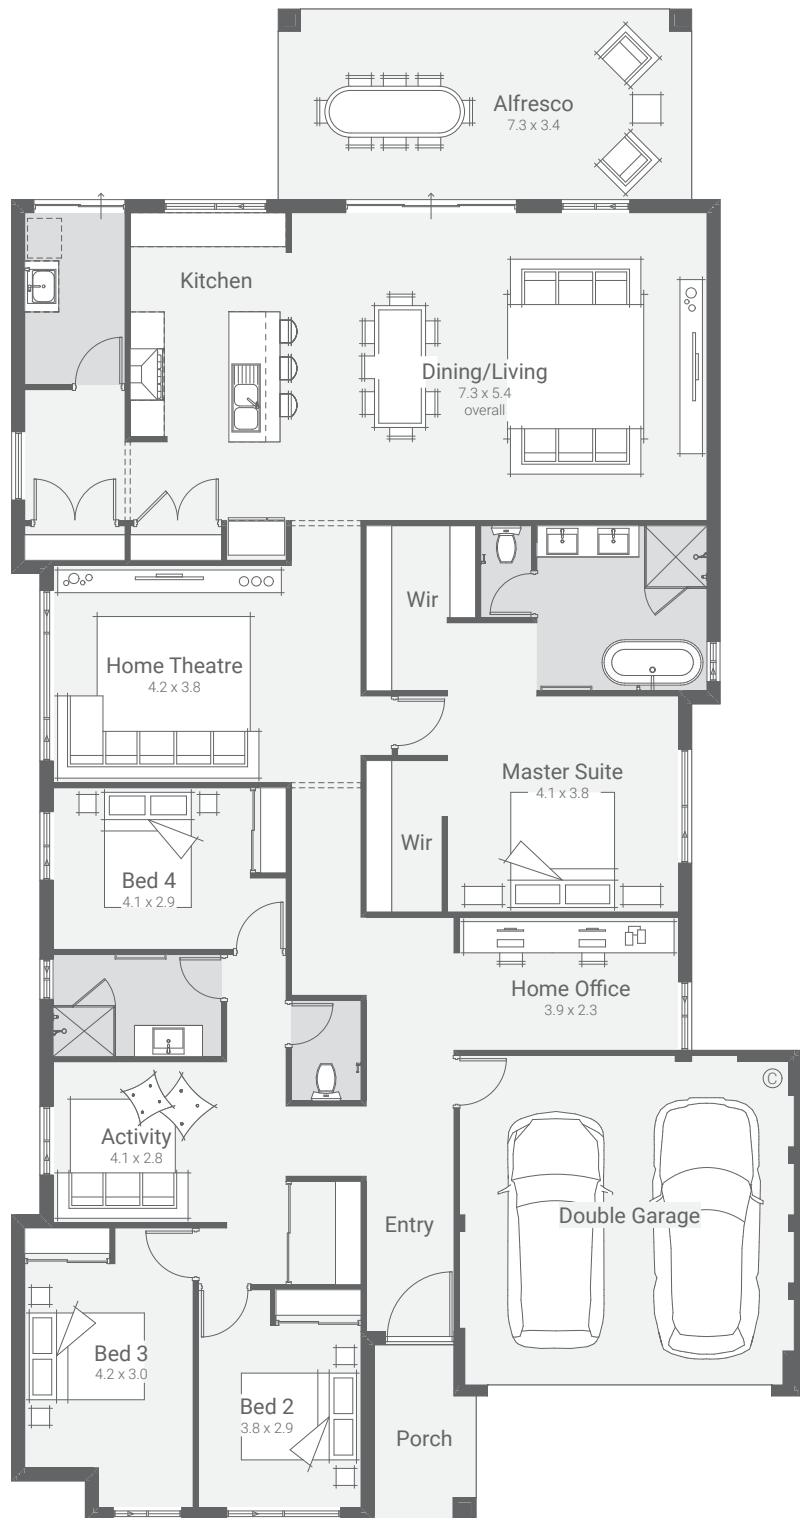

Essence

 4
  2
  15m suggested lot width

Ground Floor	238.86 m
Garage	35.30 m
Alfresco	24.49 m
Porch	5.23 m
Total	303.88

Speak to a New Homes Consultant *today*