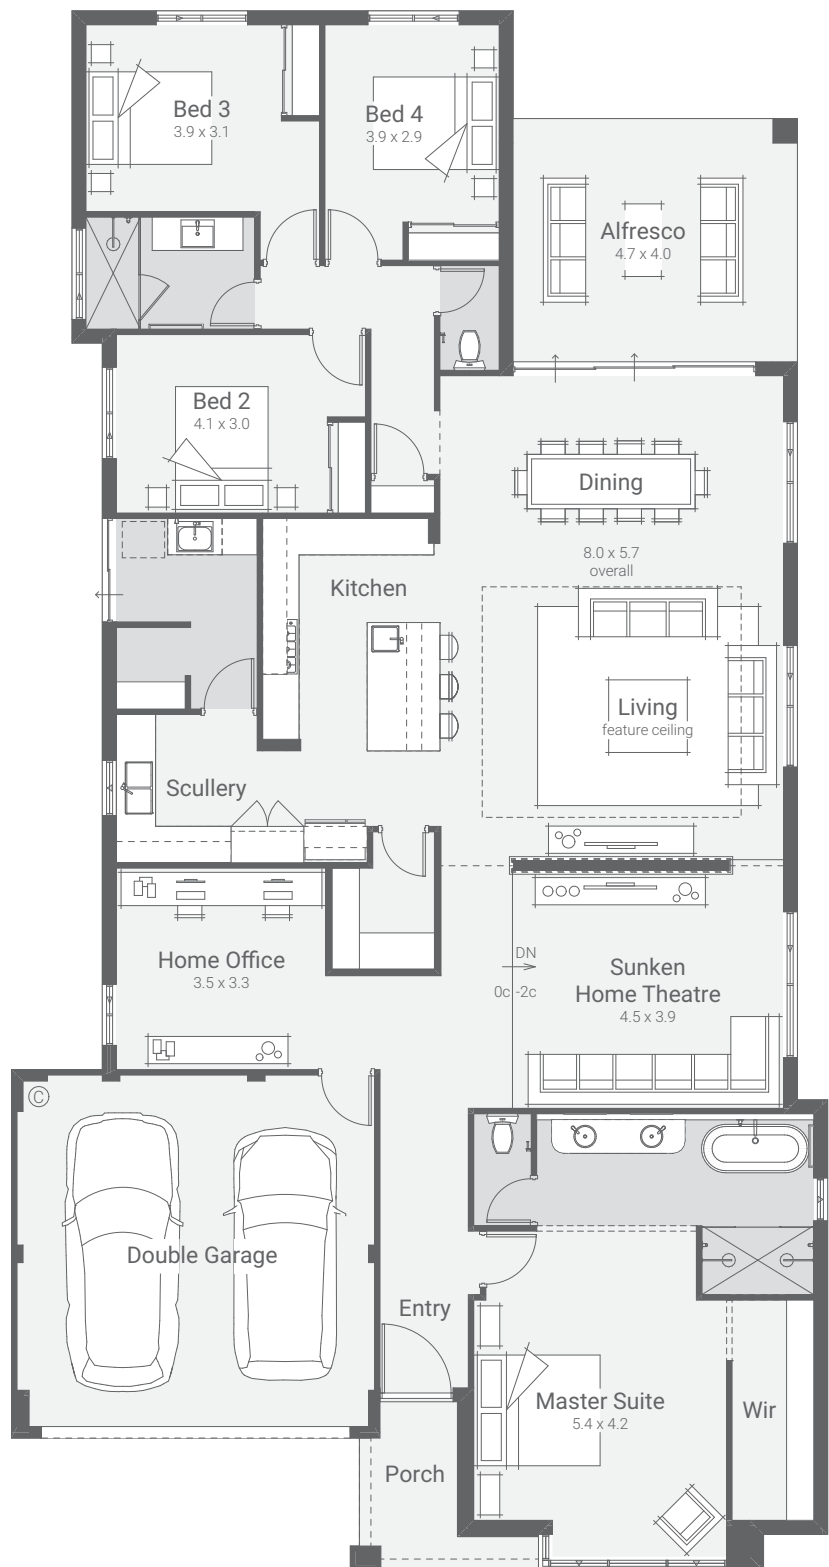

Easton

Display

 4
  2
  15m suggested lot width

Ground Floor	233.41 m
Garage	35.22 m
Alfresco	18.89 m
Porch	5.06 m
Total	292.58 m ²

Speak to a New Homes Consultant *today*