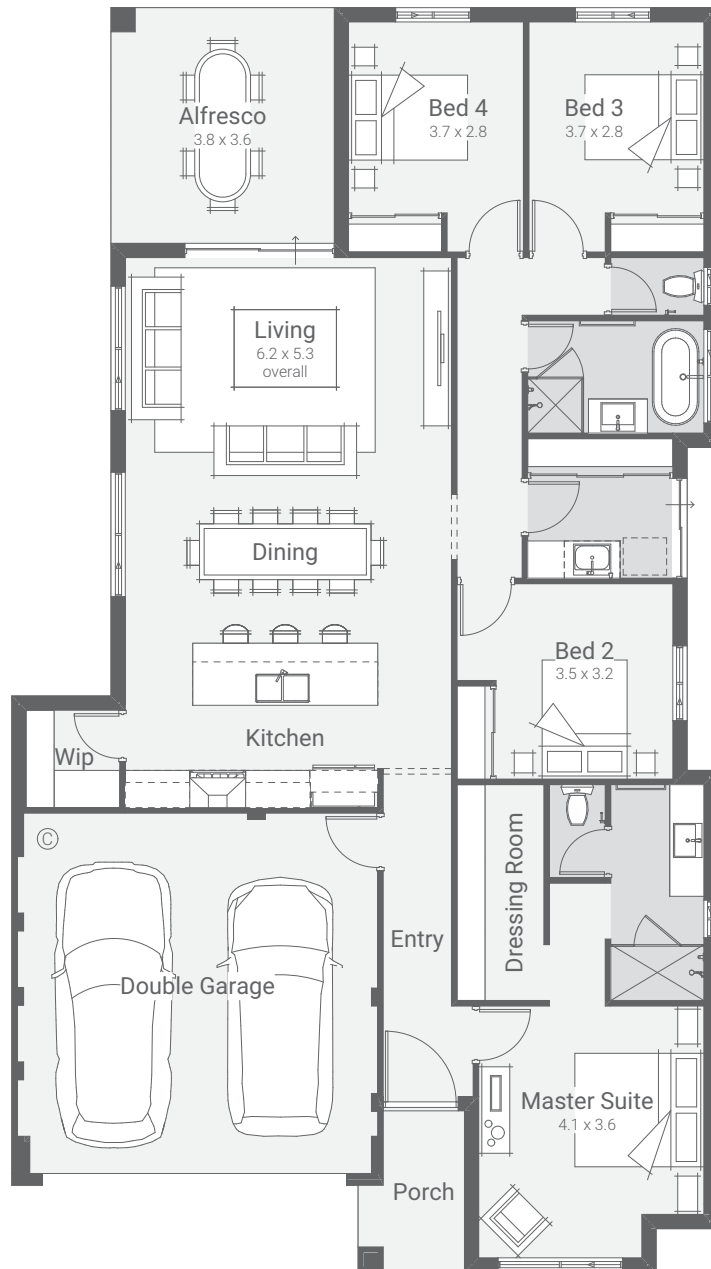

# Reverie

VISION SERIES

 4
  2
  12.5m suggested lot width

Ground Floor	150.20 m
Garage	34.58 m
Alfresco	13.68 m
Porch	3.97 m
<b>Total</b>	<b>202.43</b>

Speak to a New Homes Consultant *today*