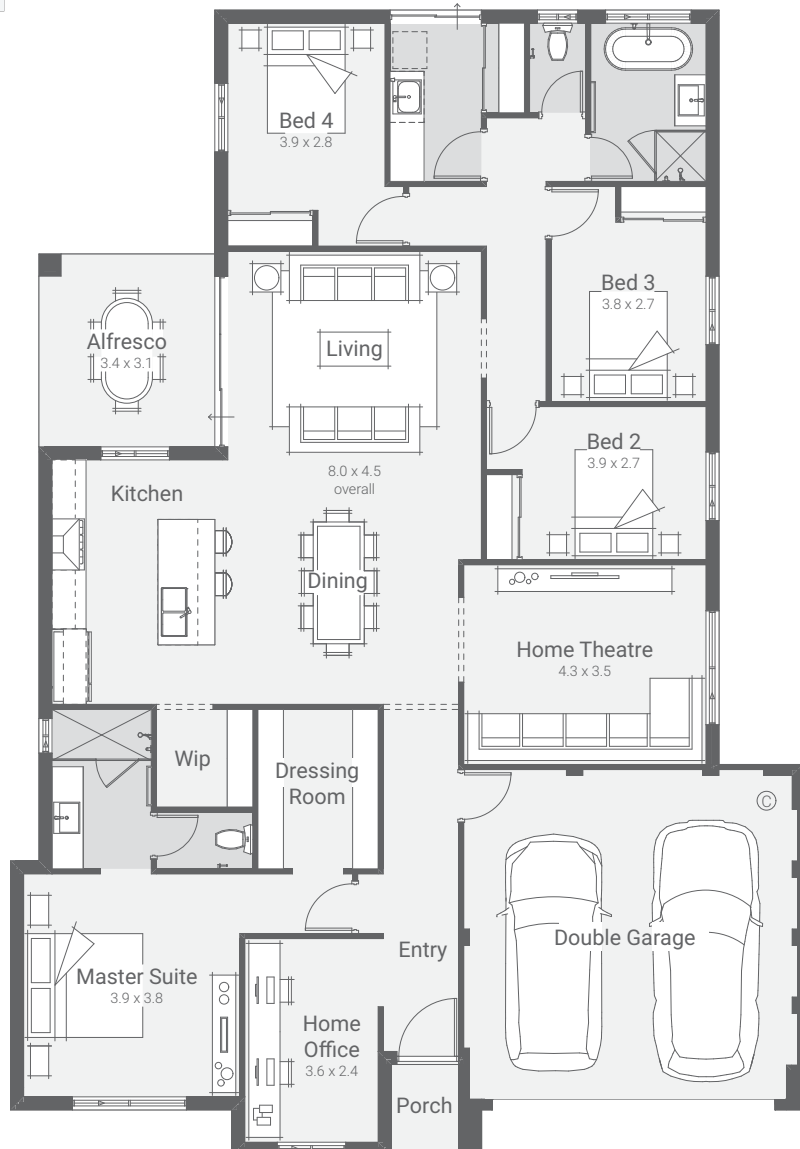

Oriana

VISION SERIES

 4  2  15m suggested lot width

Ground Floor	185.04 m
Garage	35.14 m
Alfresco	10.54 m
Porch	2.23 m
Total	232.95

Speak to a New Homes Consultant *today*