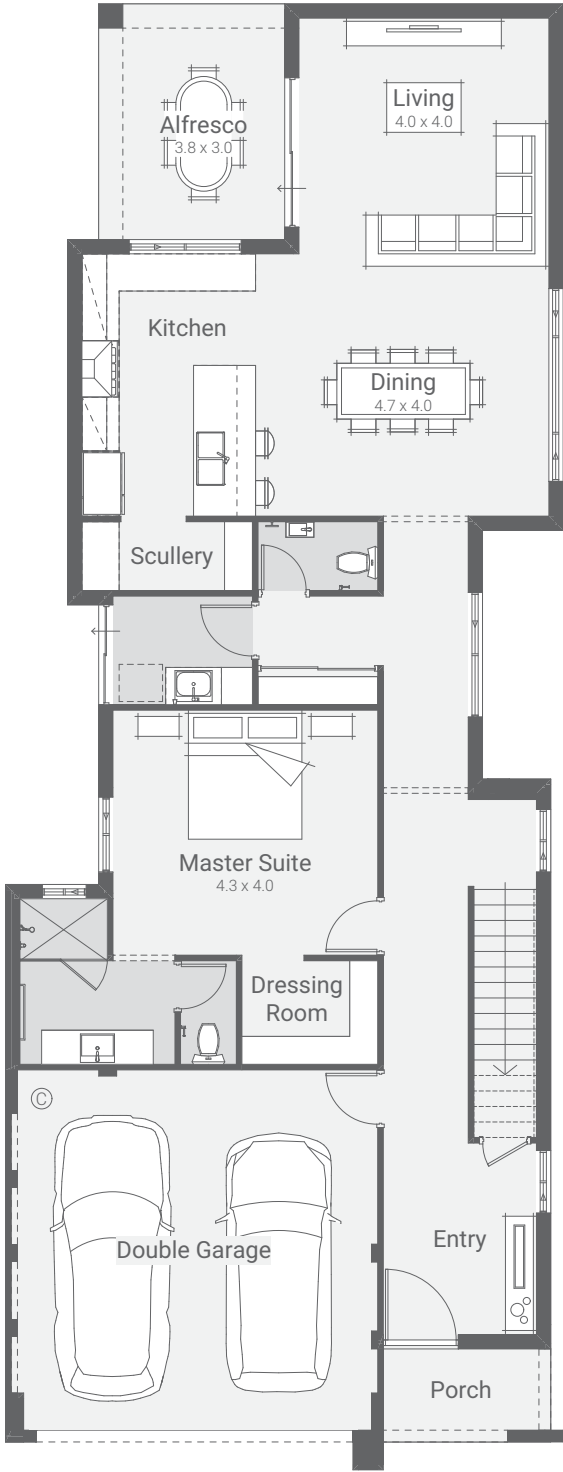

Everton

VISION SERIES

 4
  2
  10m suggested lot width

| | |
|--------------|-----------------|
| Ground Floor | 131.19 m |
| First Floor | 81.67 m |
| Garage | 35.38 m |
| Alfresco | 11.40 m |
| Porch | 4.09 m |
| Total | 263.73 m |

Ground Floor

First Floor

Speak to a New Homes Consultant *today*