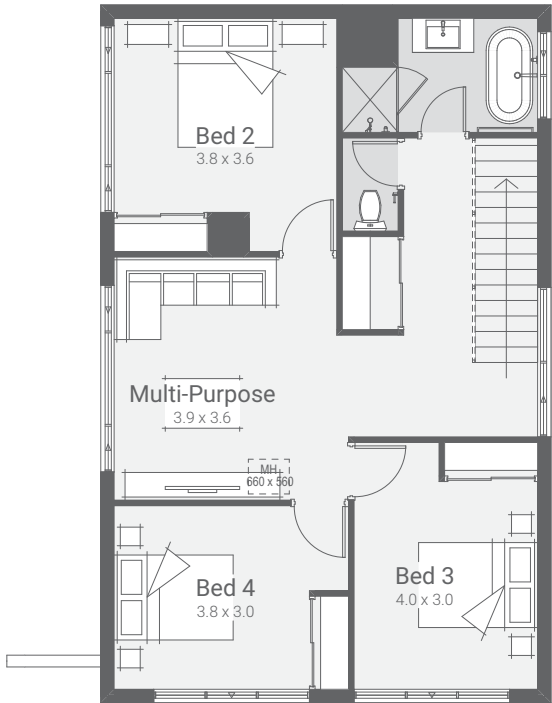

Everton

VISION SERIES

 4
  2
  10m suggested lot width

| | |
|--------------|-----------------|
| Ground Floor | 131.19 m |
| First Floor | 81.67 m |
| Garage | 35.38 m |
| Alfresco | 11.40 m |
| Porch | 4.09 m |
| Total | 263.73 m |

Ground Floor

First Floor

Speak to a New Homes Consultant *today*