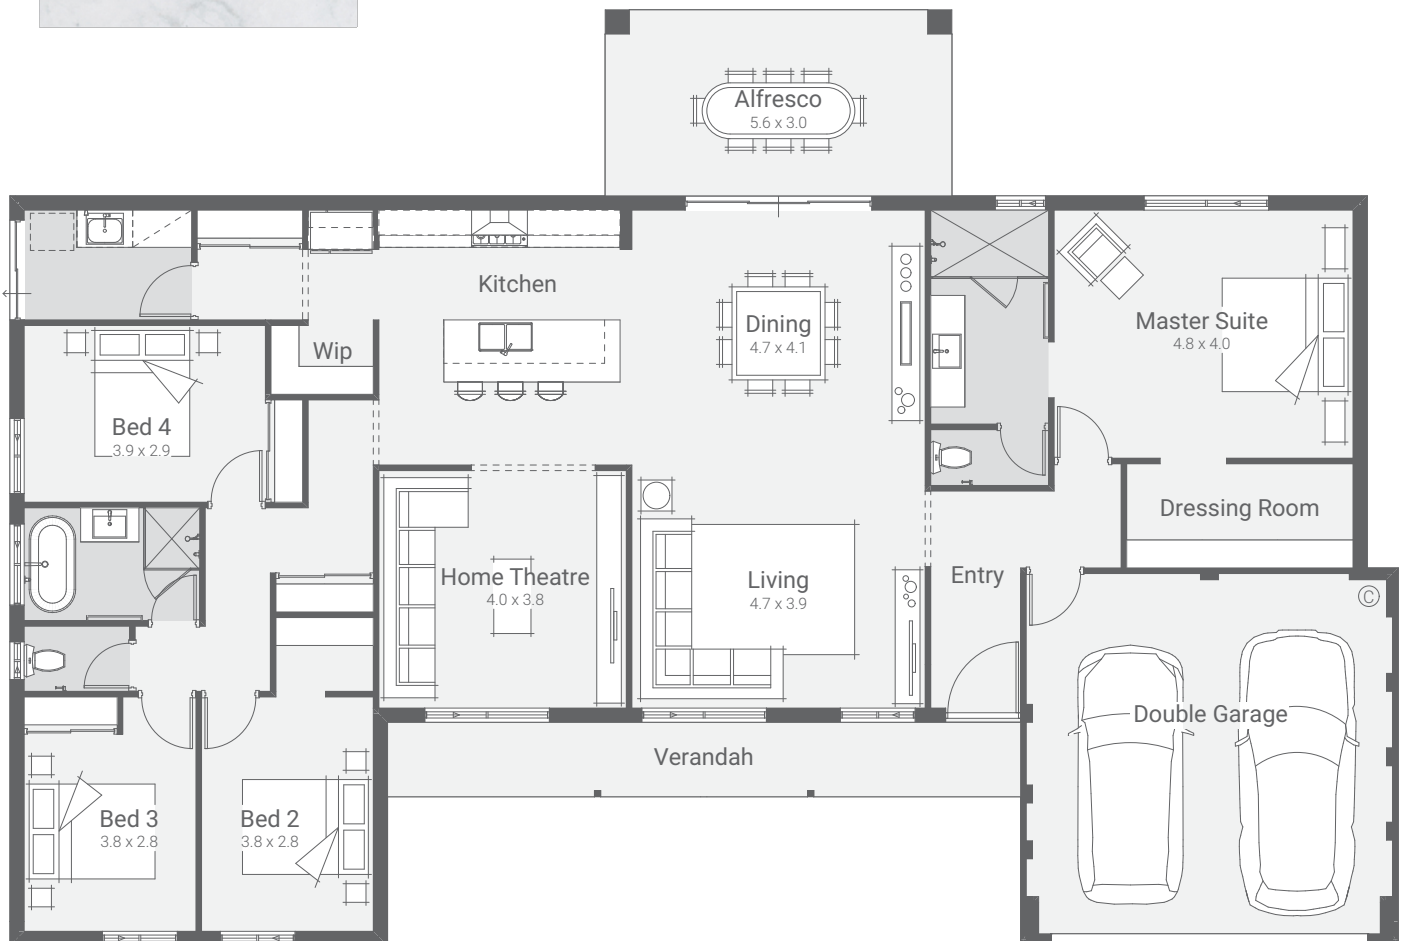

# Everglade

VISION SERIES

 4  2  25m suggested lot width

Ground Floor	194.57 m
Garage	35.40 m
Alfresco	16.77 m
Verandah	12.25 m
Total	258.99 m

Speak to a New Homes Consultant *today*