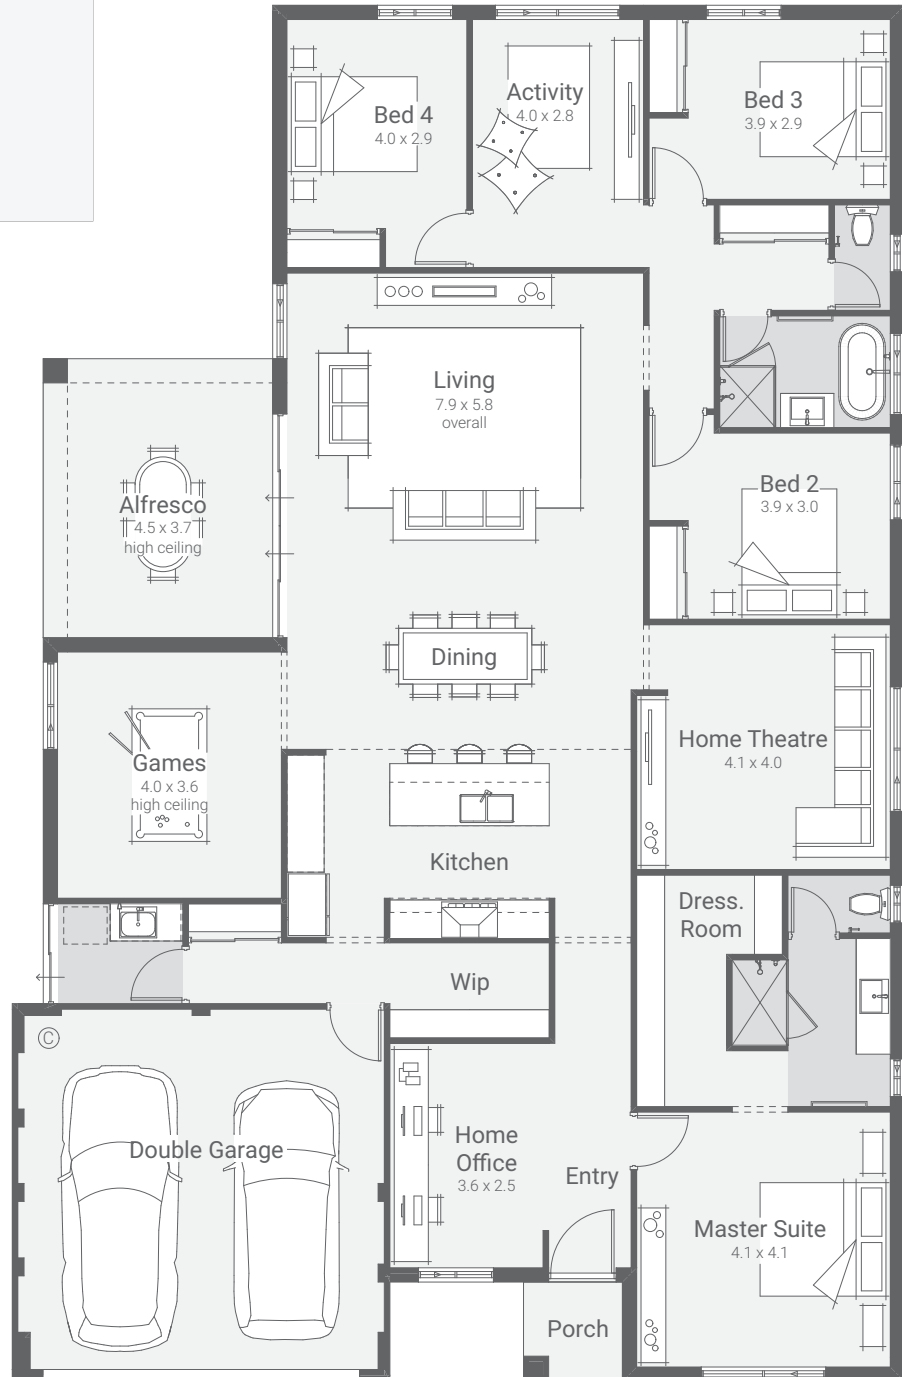

Avalon

VISION SERIES

 4
  2
  17m suggested lot width

Ground Floor	231.34 m
Garage	35.22 m
Alfresco	16.65 m
Porch	2.55 m
Total	285.76

Speak to a New Homes Consultant *today*