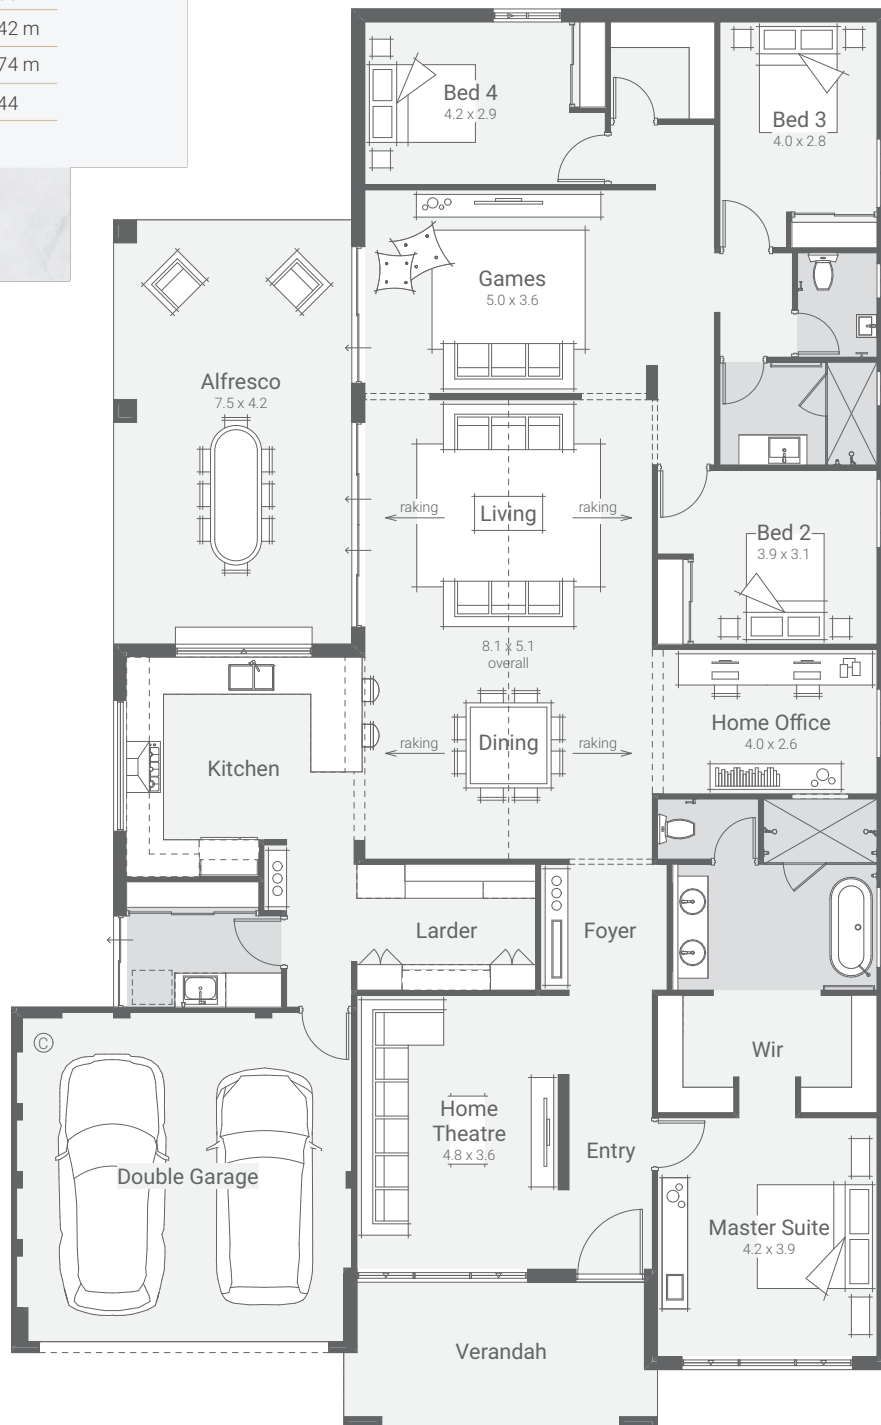

Archipelago

DISPLAY

 4
  2
  17m suggested lot width

Ground Floor	246.98 m
Garage	35.30 m
Alfresco	31.42 m
Verandah	13.74 m
Total	327.44

Speak to a New Homes Consultant *today*