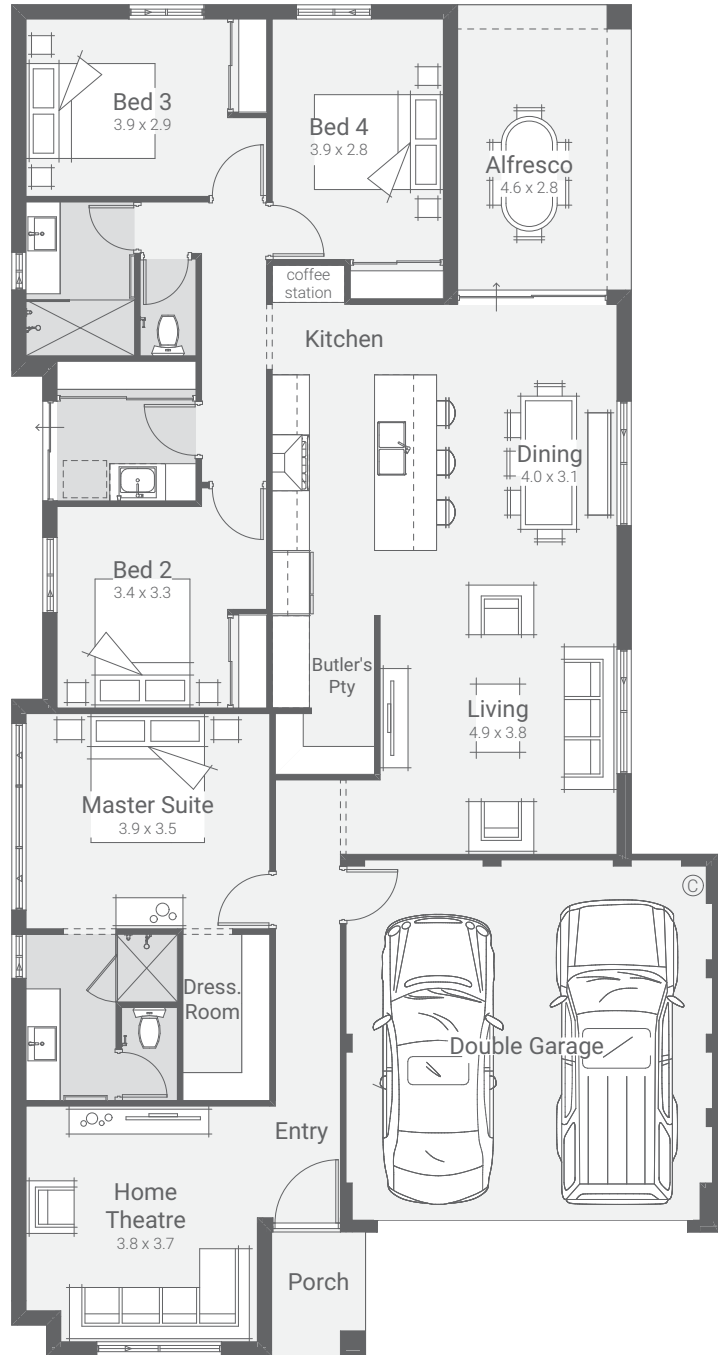

Alora

VISION SERIES

 4
  2
  12.5m suggested lot width

Ground Floor	162.72 m
Garage	35.17 m
Porch	3.03 m
Alfresco	12.88 m
Total	213.80 m ²

Speak to a New Homes Consultant *today*