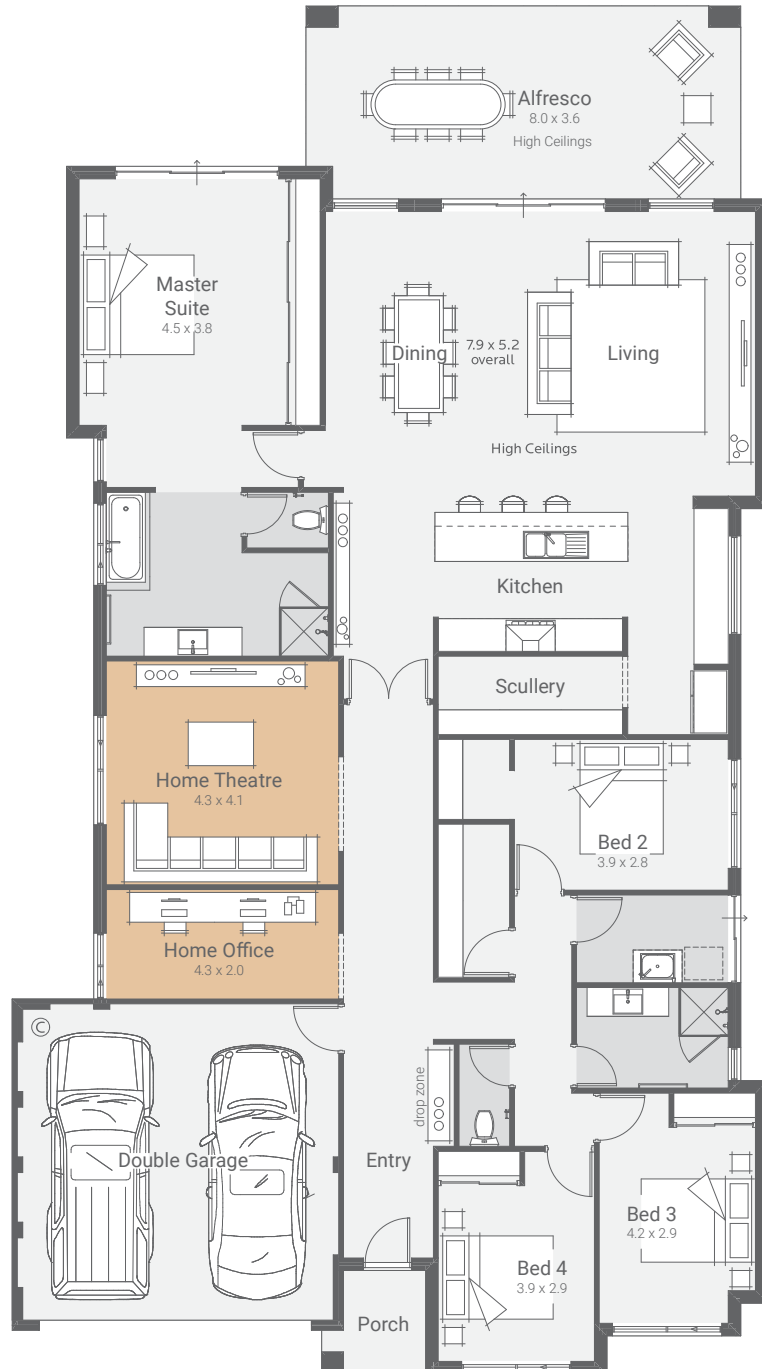

Banksia

HOME OFFICE AND HOME THEATRE

 4
  2
  15m suggested lot width

Ground Floor	231.36 m
Garage	35.28 m
Alfresco	28.07 m
Porch	3.19 m
Total	297.90 m ²

Speak to a New Homes Consultant *today*