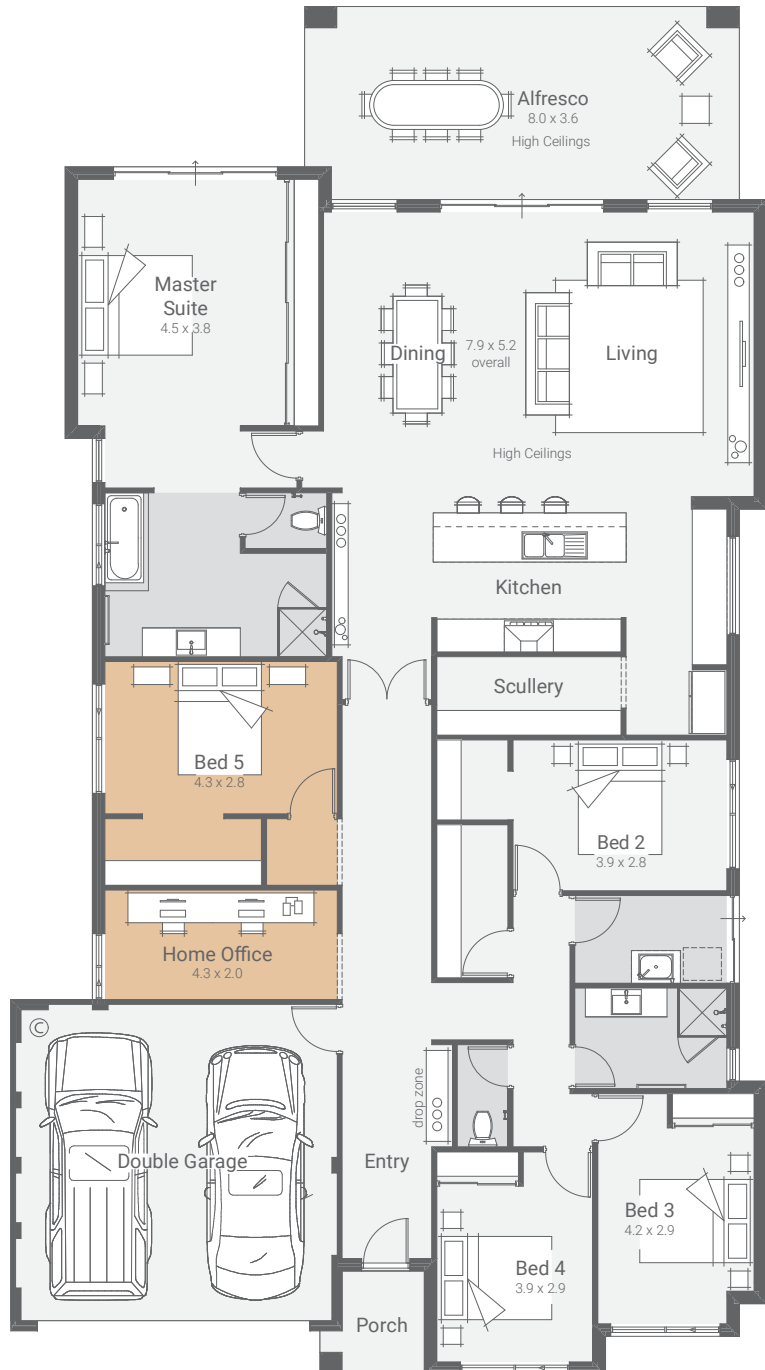

Banksia

HOME OFFICE AND BED 5

 5
  2
  15m suggested lot width

Ground Floor	231.36 m
Garage	35.28 m
Alfresco	28.07 m
Porch	3.19 m
Total	297.90 m ²

Speak to a New Homes Consultant *today*