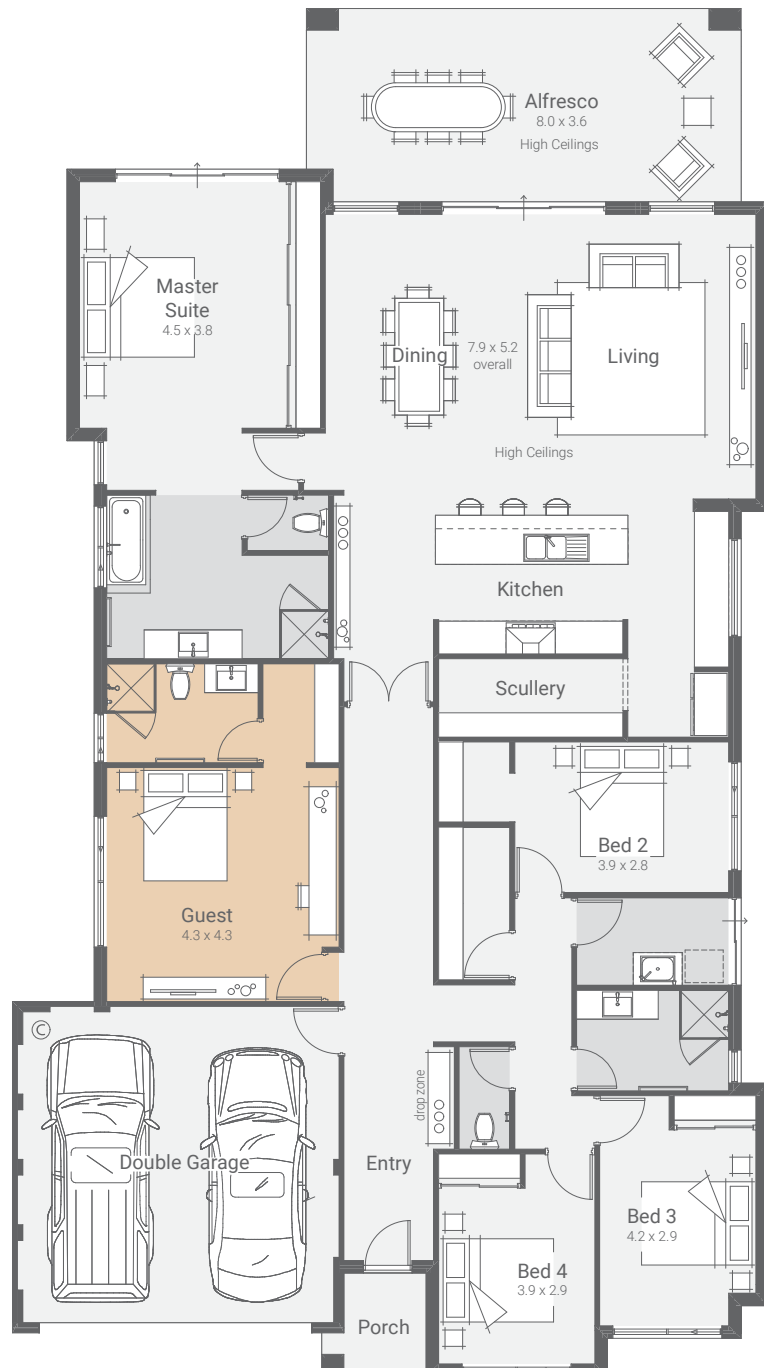

Banksia

GUEST SUITE

 4
  2
  15m suggested lot width

Ground Floor	231.36 m
Garage	35.28 m
Alfresco	28.07 m
Porch	3.19 m
Total	297.90 m ²

Speak to a New Homes Consultant *today*