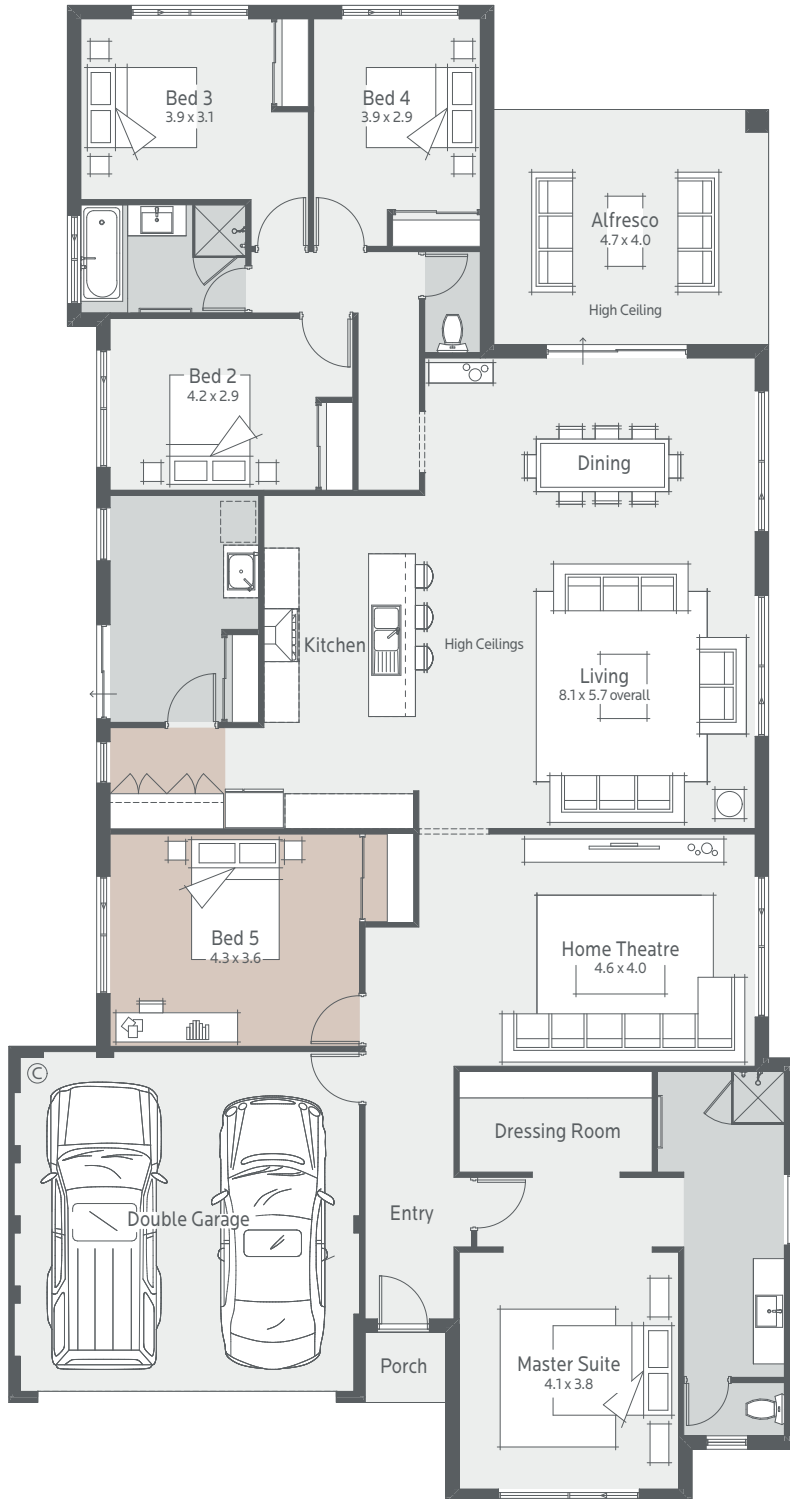

# Amira

5 BEDROOM

 5
  2
  15m suggested lot width

Ground floor	232.81
Garage	35.27
Alfresco	18.89
Porch	1.66
<b>TOTAL</b>	<b>288.63m<sup>2</sup></b>

Speak to a New Homes Consultant *today*