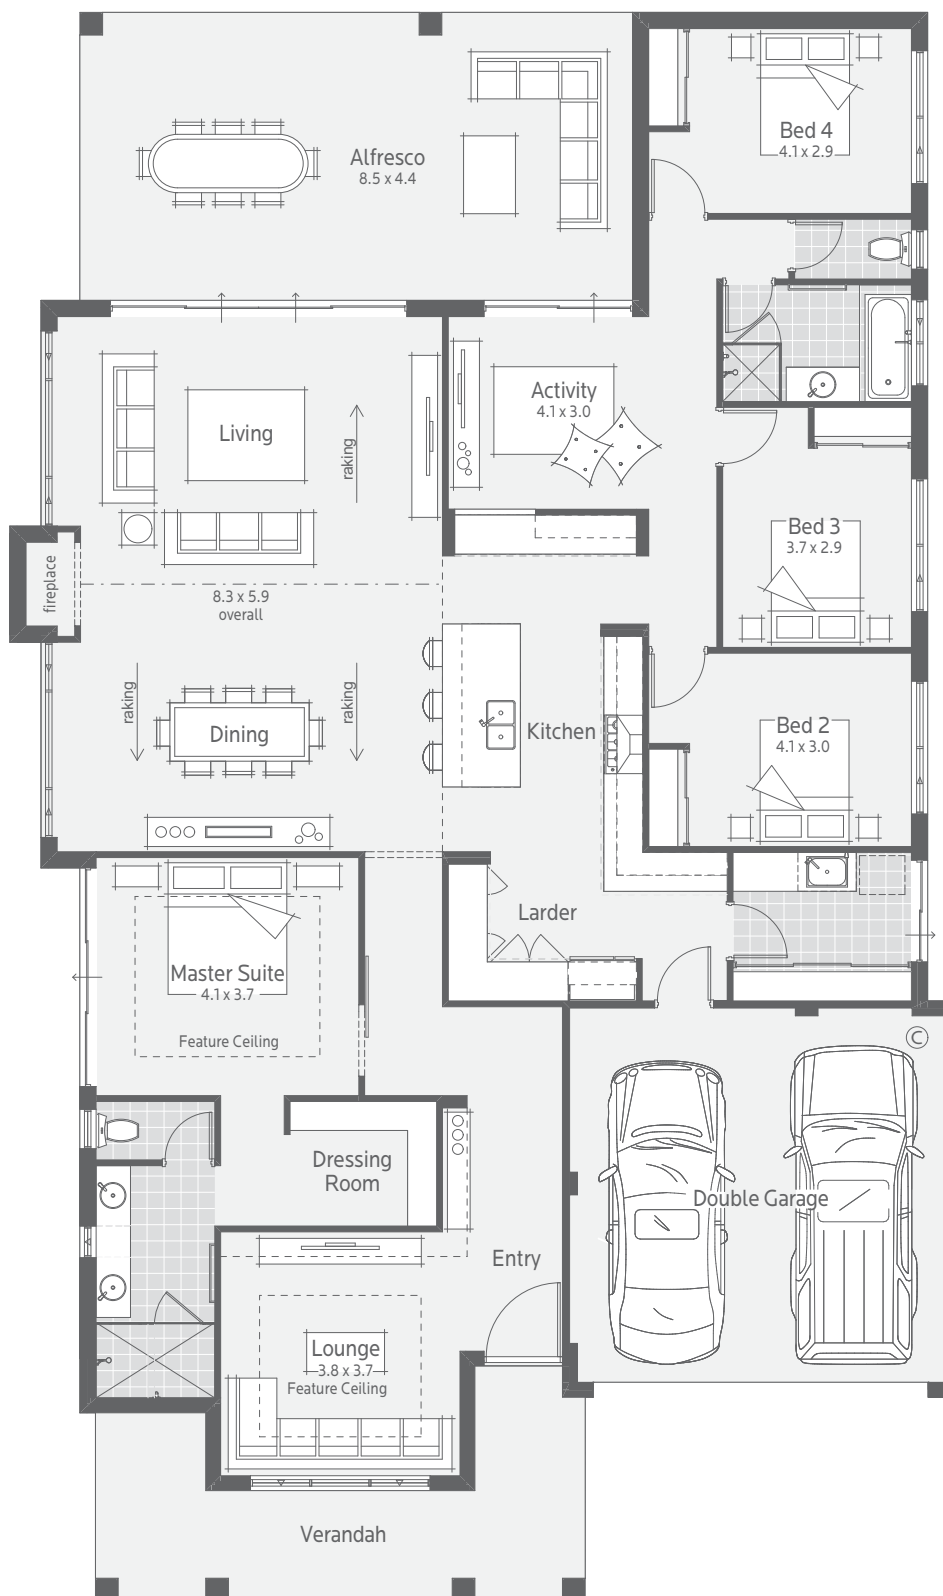

Wedgwood Display Home

Suggested
lot width

17m

Living	220m ²
Garage	35m ²
Alfresco	38m ²
Verandah	18m ²
Total	311m²

Does this home feel right to you?

Call 9242 9200 or email sales@dalealcock.com.au