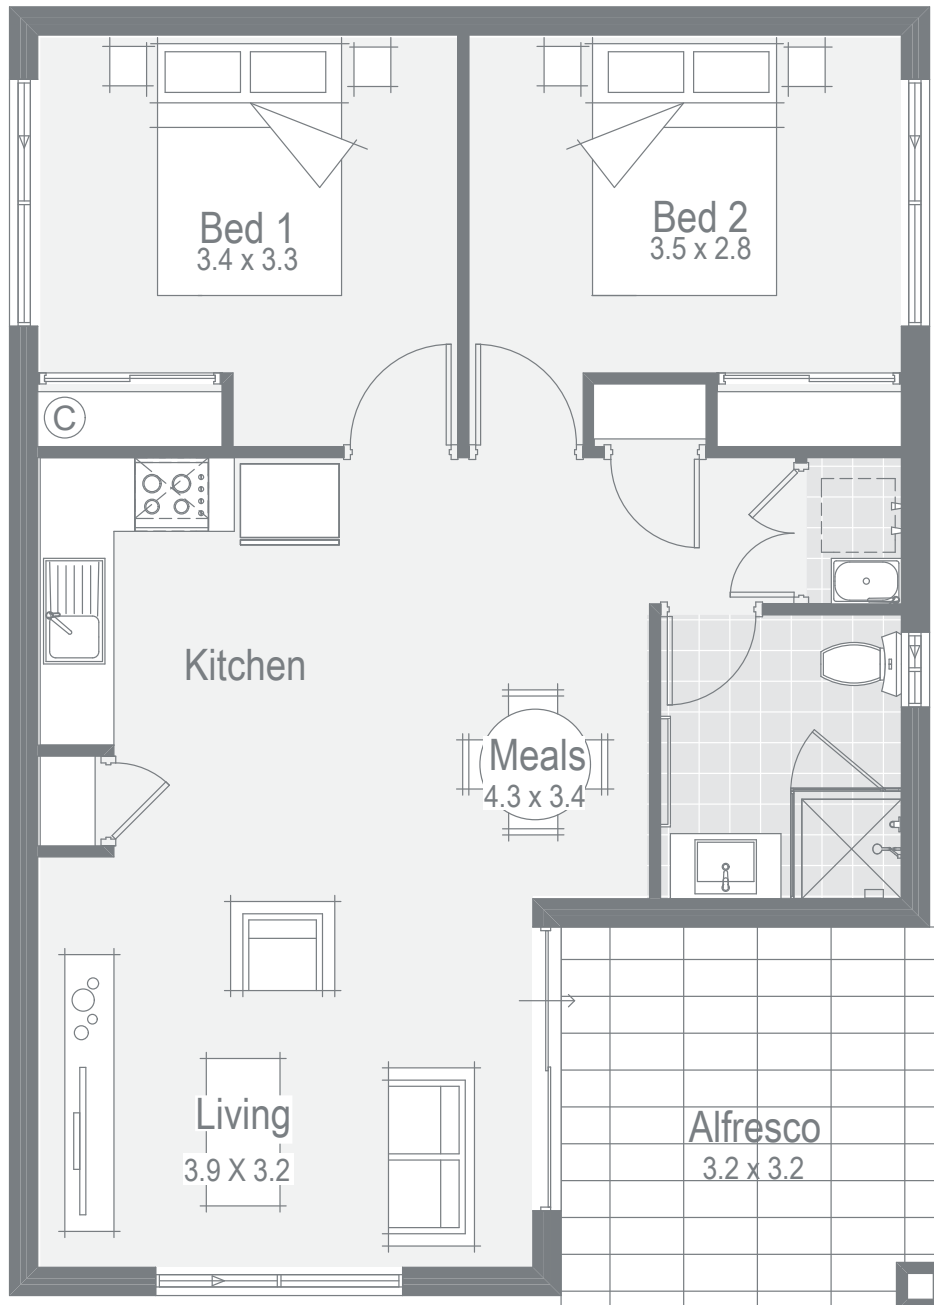

Yallingup

Granny Flat

Total area 69.48m²

Call 9204 9000 or visit dahi.com.au

Dale Alcock Homes Pty Ltd BC 7309

© The copyright of this design is the sole property of Dale Alcock Home Improvement and there is no implied license for its use for any purpose.