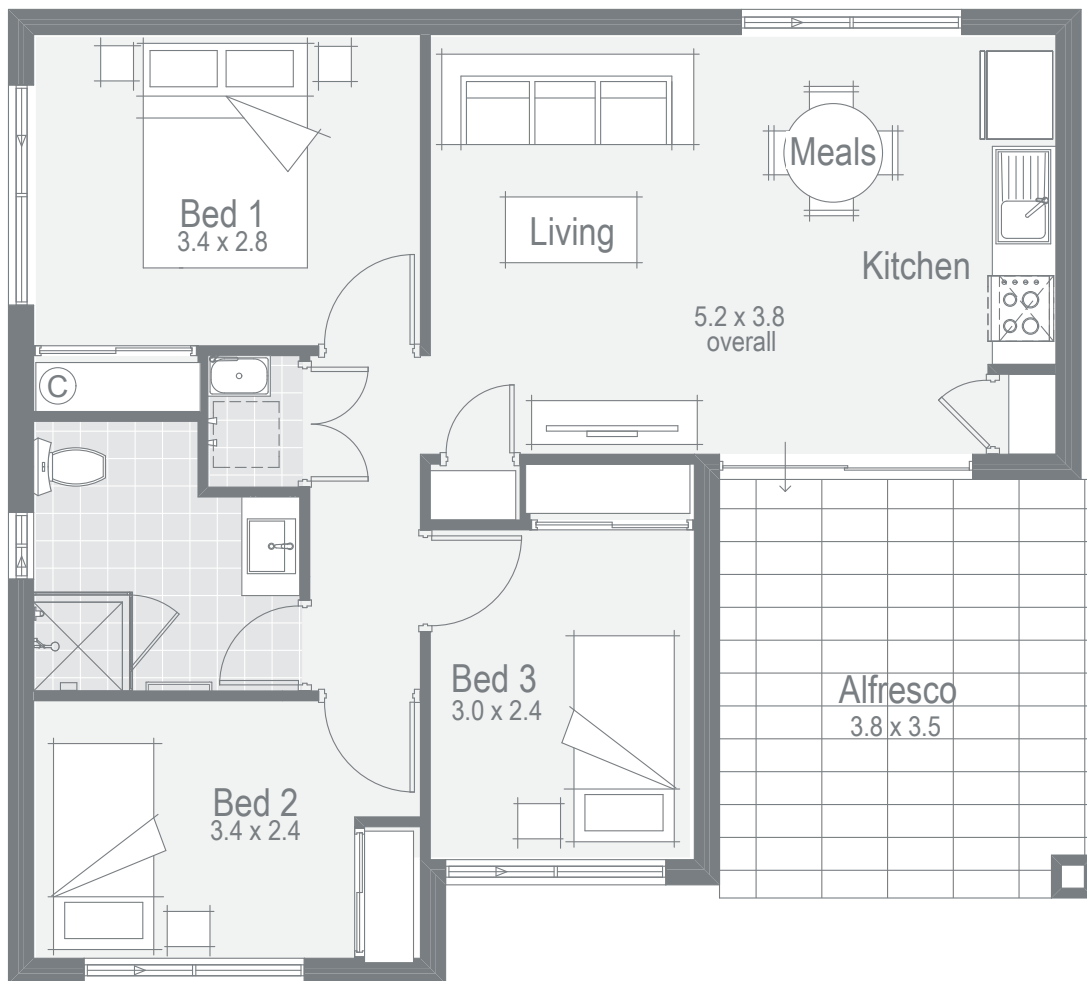

Walpole

Granny Flat

Total area 69.53m²

Call 9204 9000 or visit dahi.com.au

Dale Alcock Homes Pty Ltd BC 7309

© The copyright of this design is the sole property of Dale Alcock Home Improvement and there is no implied license for its use for any purpose.