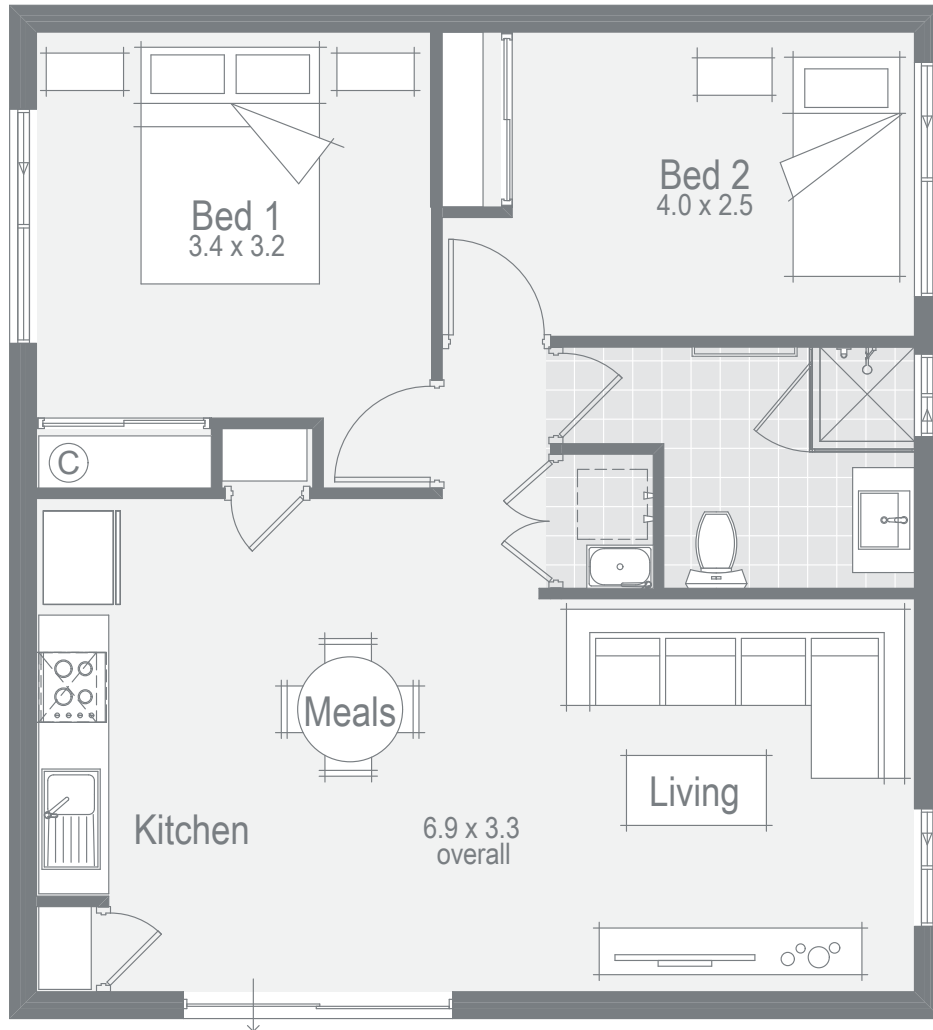

# Pemberton

Granny Flat

Total area 69.43m<sup>2</sup>

Call 9204 9000 or visit [dahi.com.au](http://dahi.com.au)

Dale Alcock Homes Pty Ltd BC 7309

© The copyright of this design is the sole property of Dale Alcock Home Improvement and there is no implied license for its use for any purpose.