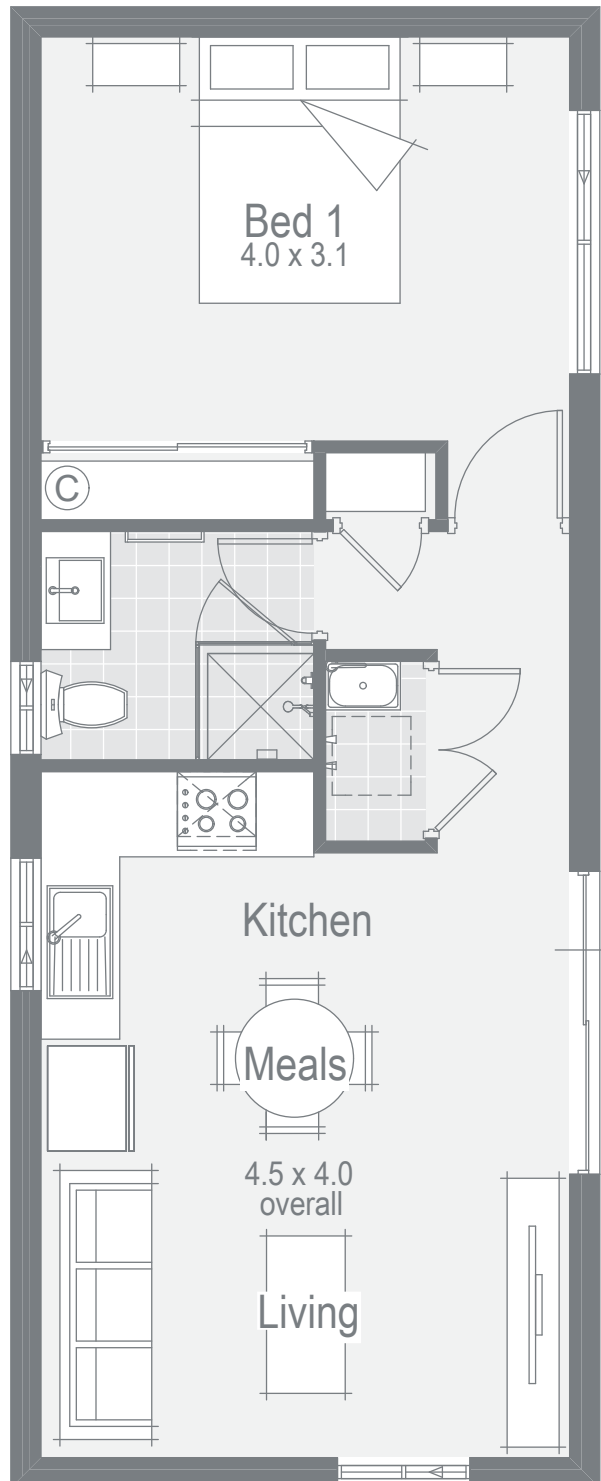

Eucla

Granny Flat

Total area 50.73m²

Call 9204 9000 or visit dahi.com.au

Dale Alcock Homes Pty Ltd BC 7309

© The copyright of this design is the sole property of Dale Alcock Home Improvement and there is no implied license for its use for any purpose.