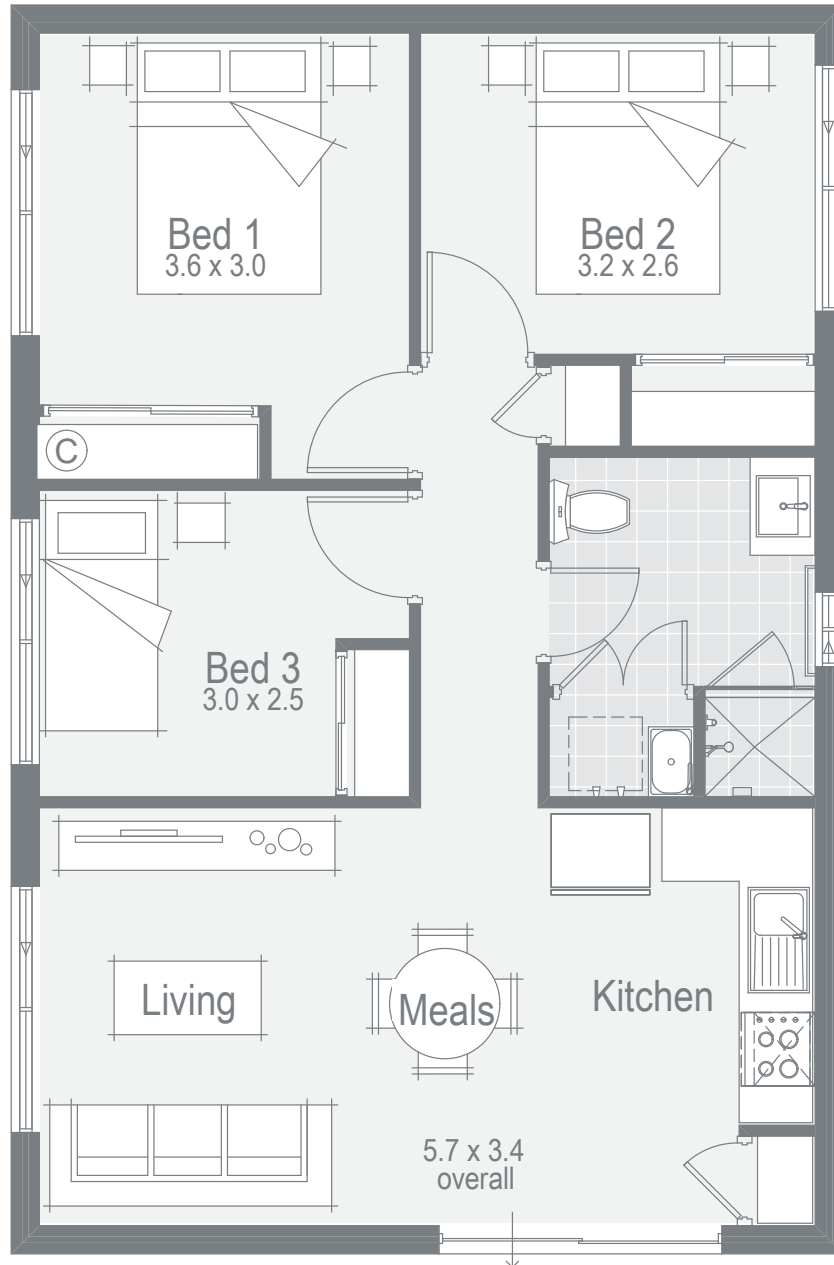

Esperance

Granny Flat

Total area 69.05m²

Call 9204 9000 or visit dahi.com.au

Dale Alcock Homes Pty Ltd BC 7309

© The copyright of this design is the sole property of Dale Alcock Home Improvement and there is no implied license for its use for any purpose.