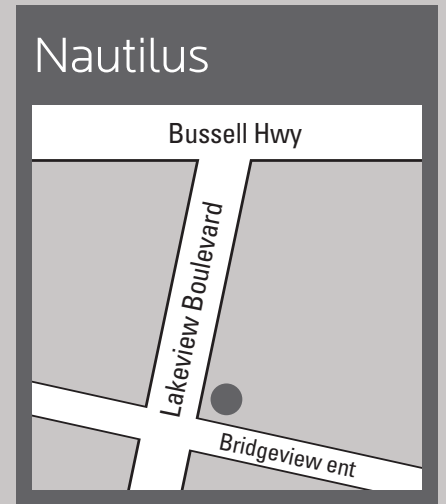

Display Home Locations

Colonna Street, DALYELLUP

Orion Lane, TREENDALE,
Australind

Bridgeview Entrance, BUSSELTON,
Vasse Newtown Estate

Almond Parkway, BUSSELTON,
Provence Estate

Jury Bend, BUNBURY,
Forrest Estate

DISPLAY HOMES OPEN: Mon & Wed 2pm – 5pm, Sat 1pm – 5pm, Sun 12pm – 5pm

Dale Alcock South West: Corner Blair and Hayes Street Bunbury dalealcock.com.au 9792 0555