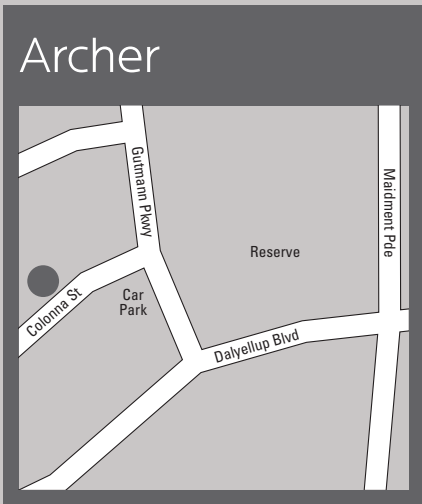

Display Home Locations

Colonna Street, DALYELLUP

Orion Lane, TREENDALE,
Australind

Bridgeview Entrance, BUSSELTON,
Vasse Newtown Estate

Almond Parkway, BUSSELTON,
Provence Estate

Jury Bend, BUNBURY,
Forrest Estate

DISPLAY HOMES OPEN: Mon & Wed 2pm – 5pm, Sat 1pm – 5pm, Sun 12pm – 5pm

Dale Alcock South West: Corner Blair and Hayes Street Bunbury dalealcock.com.au 9792 0555