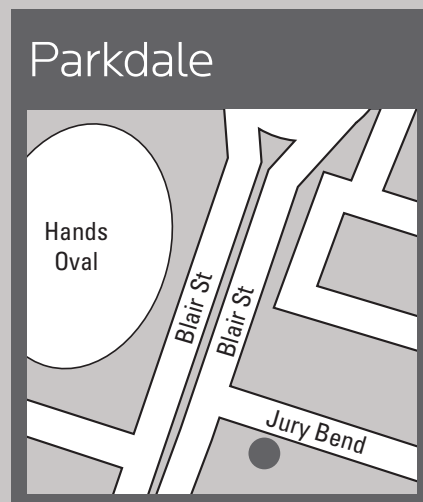

Display Home Locations

Colonna Street, DALYELLUP

Orion Lane, TREENDALE,
Australind

Bridgeview Entrance, BUSSELTON,
Vasse Newtown Estate

Almond Parkway, BUSSELTON,
Provence Estate

Jury Bend, BUNBURY,
Forrest Estate

DISPLAY HOMES OPEN: Mon & Wed 2pm – 5pm, Sat 1pm – 5pm, Sun 12pm – 5pm

Dale Alcock South West: Corner Blair and Hayes Street Bunbury dalealcock.com.au 9792 0555