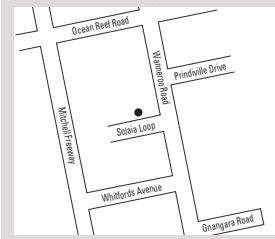

DISPLAY HOME LOCATIONS : NORTH

DISPLAY HOMES OPEN: Mon & Wed 2pm – 5pm, Sat 1pm – 5pm, Sun 12pm – 5pm

ARCHIPELAGO

Shipmaster Avenue, ALKIMOS. Shorehaven Estate

HOMESTEAD

Domina Turn, CAVERSHAM. Brookleigh Estate

KAYANA

Altea Way, ALKIMOS. Trinity Estate

MANHATTAN

Solaia Loop, WOODVALE. Chianti Estate

STONELEIGH

Monticello Meander, LANDSDALE. Corimbia Estate

WILLOWS

Addington Way, ELLENBROOK. Lexia Estate

DISPLAY HOMES OPEN: Mon & Wed 2pm – 5pm, Sat 1pm – 5pm, Sun 12pm – 5pm

dalealcock.com.au 9242 9100

ARCHER Trumpet Street, SOUTHERN RIVER. Bletchley Park Estate

AURORA Marmion Street, BOORAGOON

BOULEVARD Byron Drive, South YUNDERUP. Austin Cove Estate

OSLO Greenlink Boulevard, HARRISDALE, Harrisdale Green Estate

SANCTUARY Cobaki Brace, MANDURAH. Lakelands Estate

WISTERIA 5 Bruny Meander, WANDI. Honeywood Estate