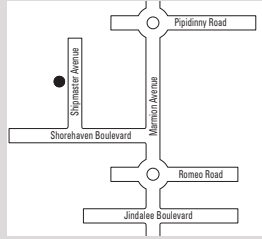

DISPLAY HOME LOCATIONS : NORTH

DISPLAY HOMES OPEN: Mon & Wed 2pm – 5pm, Sat 1pm – 5pm, Sun 12pm – 5pm

ARCHIPELAGO

Shipmaster Avenue, ALKIMOS. Shorehaven Estate

HOMESTEAD

Domina Turn, CAVERSHAM. Brookleigh Estate

KAYANA

Altea Way, ALKIMOS. Trinity Estate

MANHATTAN

Solaia Loop, WOODVALE. Chianti Estate

STONELEIGH

Monticello Meander, LANDSDALE. Corimbia Estate

WILLOWS

Addington Way, ELLENBROOK. Lexia Estate

ELWOOD Strathmore Close, BALDIVIS. Settlers Hills Estate

FRANGIPANI Narla Place, QUEENS PARK. Quattro Estate

NAUTILUS Isla Place, PIARA WATERS. Newhaven Estate

NEWPORT Foundry Turn, HARRISDALE. Vertu Estate

OSLO Greenlink Boulevard, HARRISDALE, Harrisdale Green Estate

SANCTUARY Cobaki Brace, MANDURAH. Lakelands Estate

WISTERIA 5 Bruny Meander, WANDI. Honeywood Estate