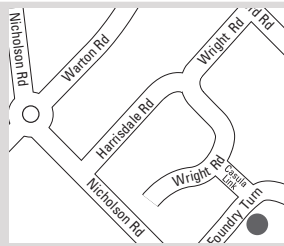

KAYANA

Altea Way, ALKIMOS. Trinity Estate

MANHATTAN

Solaia Loop, WOODVALE. Chianti Estate

STONELEIGH

Monticello Meander, LANDSDALE. Corimbia Estate

WILLOWS

Addington Way, ELLENBROOK. Lexia Estate

DISPLAY HOMES OPEN: Mon & Wed 2pm – 5pm, Sat 1pm – 5pm, Sun 12pm – 5pm

dalealcock.com.au 9242 9100

ARCHER Trumpet Street, SOUTHERN RIVER. Bletchley Park Estate

AURORA Marmion Street, BOORAGOON

BOULEVARD Byron Drive, South YUNDERUP. Austin Cove Estate

ELWOOD Strathmore Close, BALDIVIS. Settlers Hills Estate

FRANGIPANI Narla Place, QUEENS PARK. Quattro Estate

NAUTILUS Isla Place, PIARA WATERS. Newhaven Estate

NEWPORT Foundry Turn, HARRISDALE. Vertu Estate

OSLO Greenlink Boulevard, HARRISDALE, Harrisdale Green Estate

SANCTUARY Cobaki Brace, MANDURAH. Lakelands Estate

WISTERIA 5 Bruny Meander, WANDI. Honeywood Estate