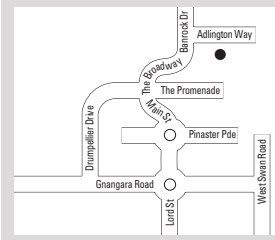

KAYANA

Altea Way, ALKIMOS. Trinity Estate

MANHATTAN

Solaia Loop, WOODVALE. Chianti Estate

STONELEIGH

Monticello Meander, LANDSDALE. Corimbia Estate

WILLOWS

Addington Way, ELLENBROOK. Lexia Estate

DISPLAY HOMES OPEN: Mon & Wed 2pm – 5pm, Sat 1pm – 5pm, Sun 12pm – 5pm

dalealcock.com.au 9242 9100

ARCHER Trumpet Street, SOUTHERN RIVER. Bletchley Park Estate

AURORA Marmion Street, BOORAGOON

BOULEVARD Byron Drive, South YUNDERUP. Austin Cove Estate

ELWOOD Strathmore Close, BALDIVIS. Settlers Hills Estate

FRANGIPANI Narla Place, QUEENS PARK. Quattro Estate

NAUTILUS Isla Place, PIARA WATERS. Newhaven Estate

NEWPORT Foundry Turn, HARRISDALE. Vertu Estate

OSLO Greenlink Boulevard, HARRISDALE, Harrisdale Green Estate

SANCTUARY Cobaki Brace, MANDURAH. Lakelands Estate

WISTERIA 5 Bruny Meander, WANDI. Honeywood Estate