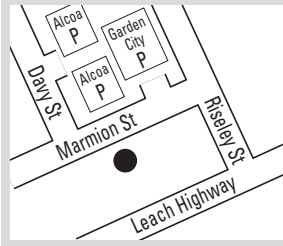

KAYANA

Altea Way, ALKIMOS. Trinity Estate

MANHATTAN

Solaia Loop, WOODVALE. Chianti Estate

STONELEIGH

Monticello Meander, LANDSDALE. Corimbia Estate

WILLOWS

Addington Way, ELLENBROOK. Lexia Estate

DISPLAY HOMES OPEN: Mon & Wed 2pm – 5pm, Sat 1pm – 5pm, Sun 12pm – 5pm

dalealcock.com.au 9242 9100

ARCHER Trumpet Street, SOUTHERN RIVER. Bletchley Park Estate

AURORA Marmion Street, BOORAGOON

BOULEVARD Byron Drive, South YUNDERUP. Austin Cove Estate

ELWOOD Strathmore Close, BALDIVIS. Settlers Hills Estate

FRANGIPANI Narla Place, QUEENS PARK. Quattro Estate

NAUTILUS Isla Place, PIARA WATERS. Newhaven Estate

NEWPORT Foundry Turn, HARRISDALE. Vertu Estate

OSLO Greenlink Boulevard, HARRISDALE, Harrisdale Green Estate

SANCTUARY Cobaki Brace, MANDURAH. Lakelands Estate

WISTERIA 5 Bruny Meander, WANDI. Honeywood Estate