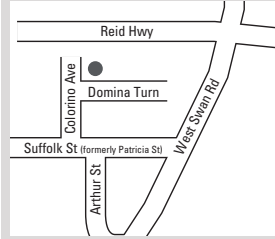

DISPLAY HOME LOCATIONS : NORTH

DISPLAY HOMES OPEN: Mon & Wed 2pm – 5pm, Sat 1pm – 5pm, Sun 12pm – 5pm

ARCHIPELAGO

Shipmaster Avenue, ALKIMOS. Shorehaven Estate

HOMESTEAD

Domina Turn, CAVERSHAM. Brookleigh Estate

KAYANA

Altea Way, ALKIMOS. Trinity Estate

MANHATTAN

Solaia Loop, WOODVALE. Chianti Estate

STONELEIGH

Monticello Meander, LANDSDALE. Corimbia Estate

WILLOWS

Addington Way, ELLENBROOK. Lexia Estate

DISPLAY HOMES OPEN: Mon & Wed 2pm – 5pm, Sat 1pm – 5pm, Sun 12pm – 5pm

dalealcock.com.au 9242 9100

ARCHER Trumpet Street, SOUTHERN RIVER. Bletchley Park Estate

AURORA Marmion Street, BOORAGOON

BOULEVARD Byron Drive, South YUNDERUP. Austin Cove Estate

OSLO Greenlink Boulevard, HARRISDALE, Harrisdale Green Estate

SANCTUARY Cobaki Brace, MANDURAH. Lakelands Estate

WISTERIA 5 Bruny Meander, WANDI. Honeywood Estate