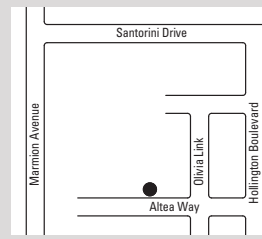

DISPLAY HOME LOCATIONS : NORTH

DISPLAY HOMES OPEN: Mon & Wed 2pm – 5pm, Sat 1pm – 5pm, Sun 12pm – 5pm

ARCHIPELAGO

Shipmaster Avenue, ALKIMOS. Shorehaven Estate

HOMESTEAD

Domina Turn, CAVERSHAM. Brookleigh Estate

KAYANA

Altea Way, ALKIMOS. Trinity Estate

MANHATTAN

Solaia Loop, WOODVALE. Chianti Estate

STONELEIGH

Monticello Meander, LANDSDALE. Corimbia Estate

WILLOWS

Addington Way, ELLENBROOK. Lexia Estate

ELWOOD Strathmore Close, BALDIVIS. Settlers Hills Estate

FRANGIPANI Narla Place, QUEENS PARK. Quattro Estate

NAUTILUS Isla Place, PIARA WATERS. Newhaven Estate

NEWPORT Foundry Turn, HARRISDALE. Vertu Estate

OSLO Greenlink Boulevard, HARRISDALE, Harrisdale Green Estate

SANCTUARY Cobaki Brace, MANDURAH. Lakelands Estate

WISTERIA 5 Bruny Meander, WANDI. Honeywood Estate