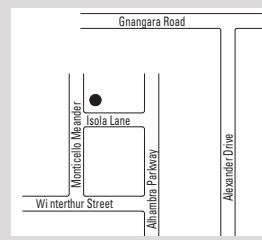

KAYANA

Altea Way, ALKIMOS. Trinity Estate

MANHATTAN

Solaia Loop, WOODVALE. Chianti Estate

STONELEIGH

Monticello Meander, LANDSDALE. Corimbia Estate

WILLOWS

Addington Way, ELLENBROOK. Lexia Estate

DISPLAY HOMES OPEN: Mon & Wed 2pm – 5pm, Sat 1pm – 5pm, Sun 12pm – 5pm

dalealcock.com.au 9242 9100

ARCHER Trumpet Street, SOUTHERN RIVER. Bletchley Park Estate

AURORA Marmion Street, BOORAGOON

BOULEVARD Byron Drive, South YUNDERUP. Austin Cove Estate