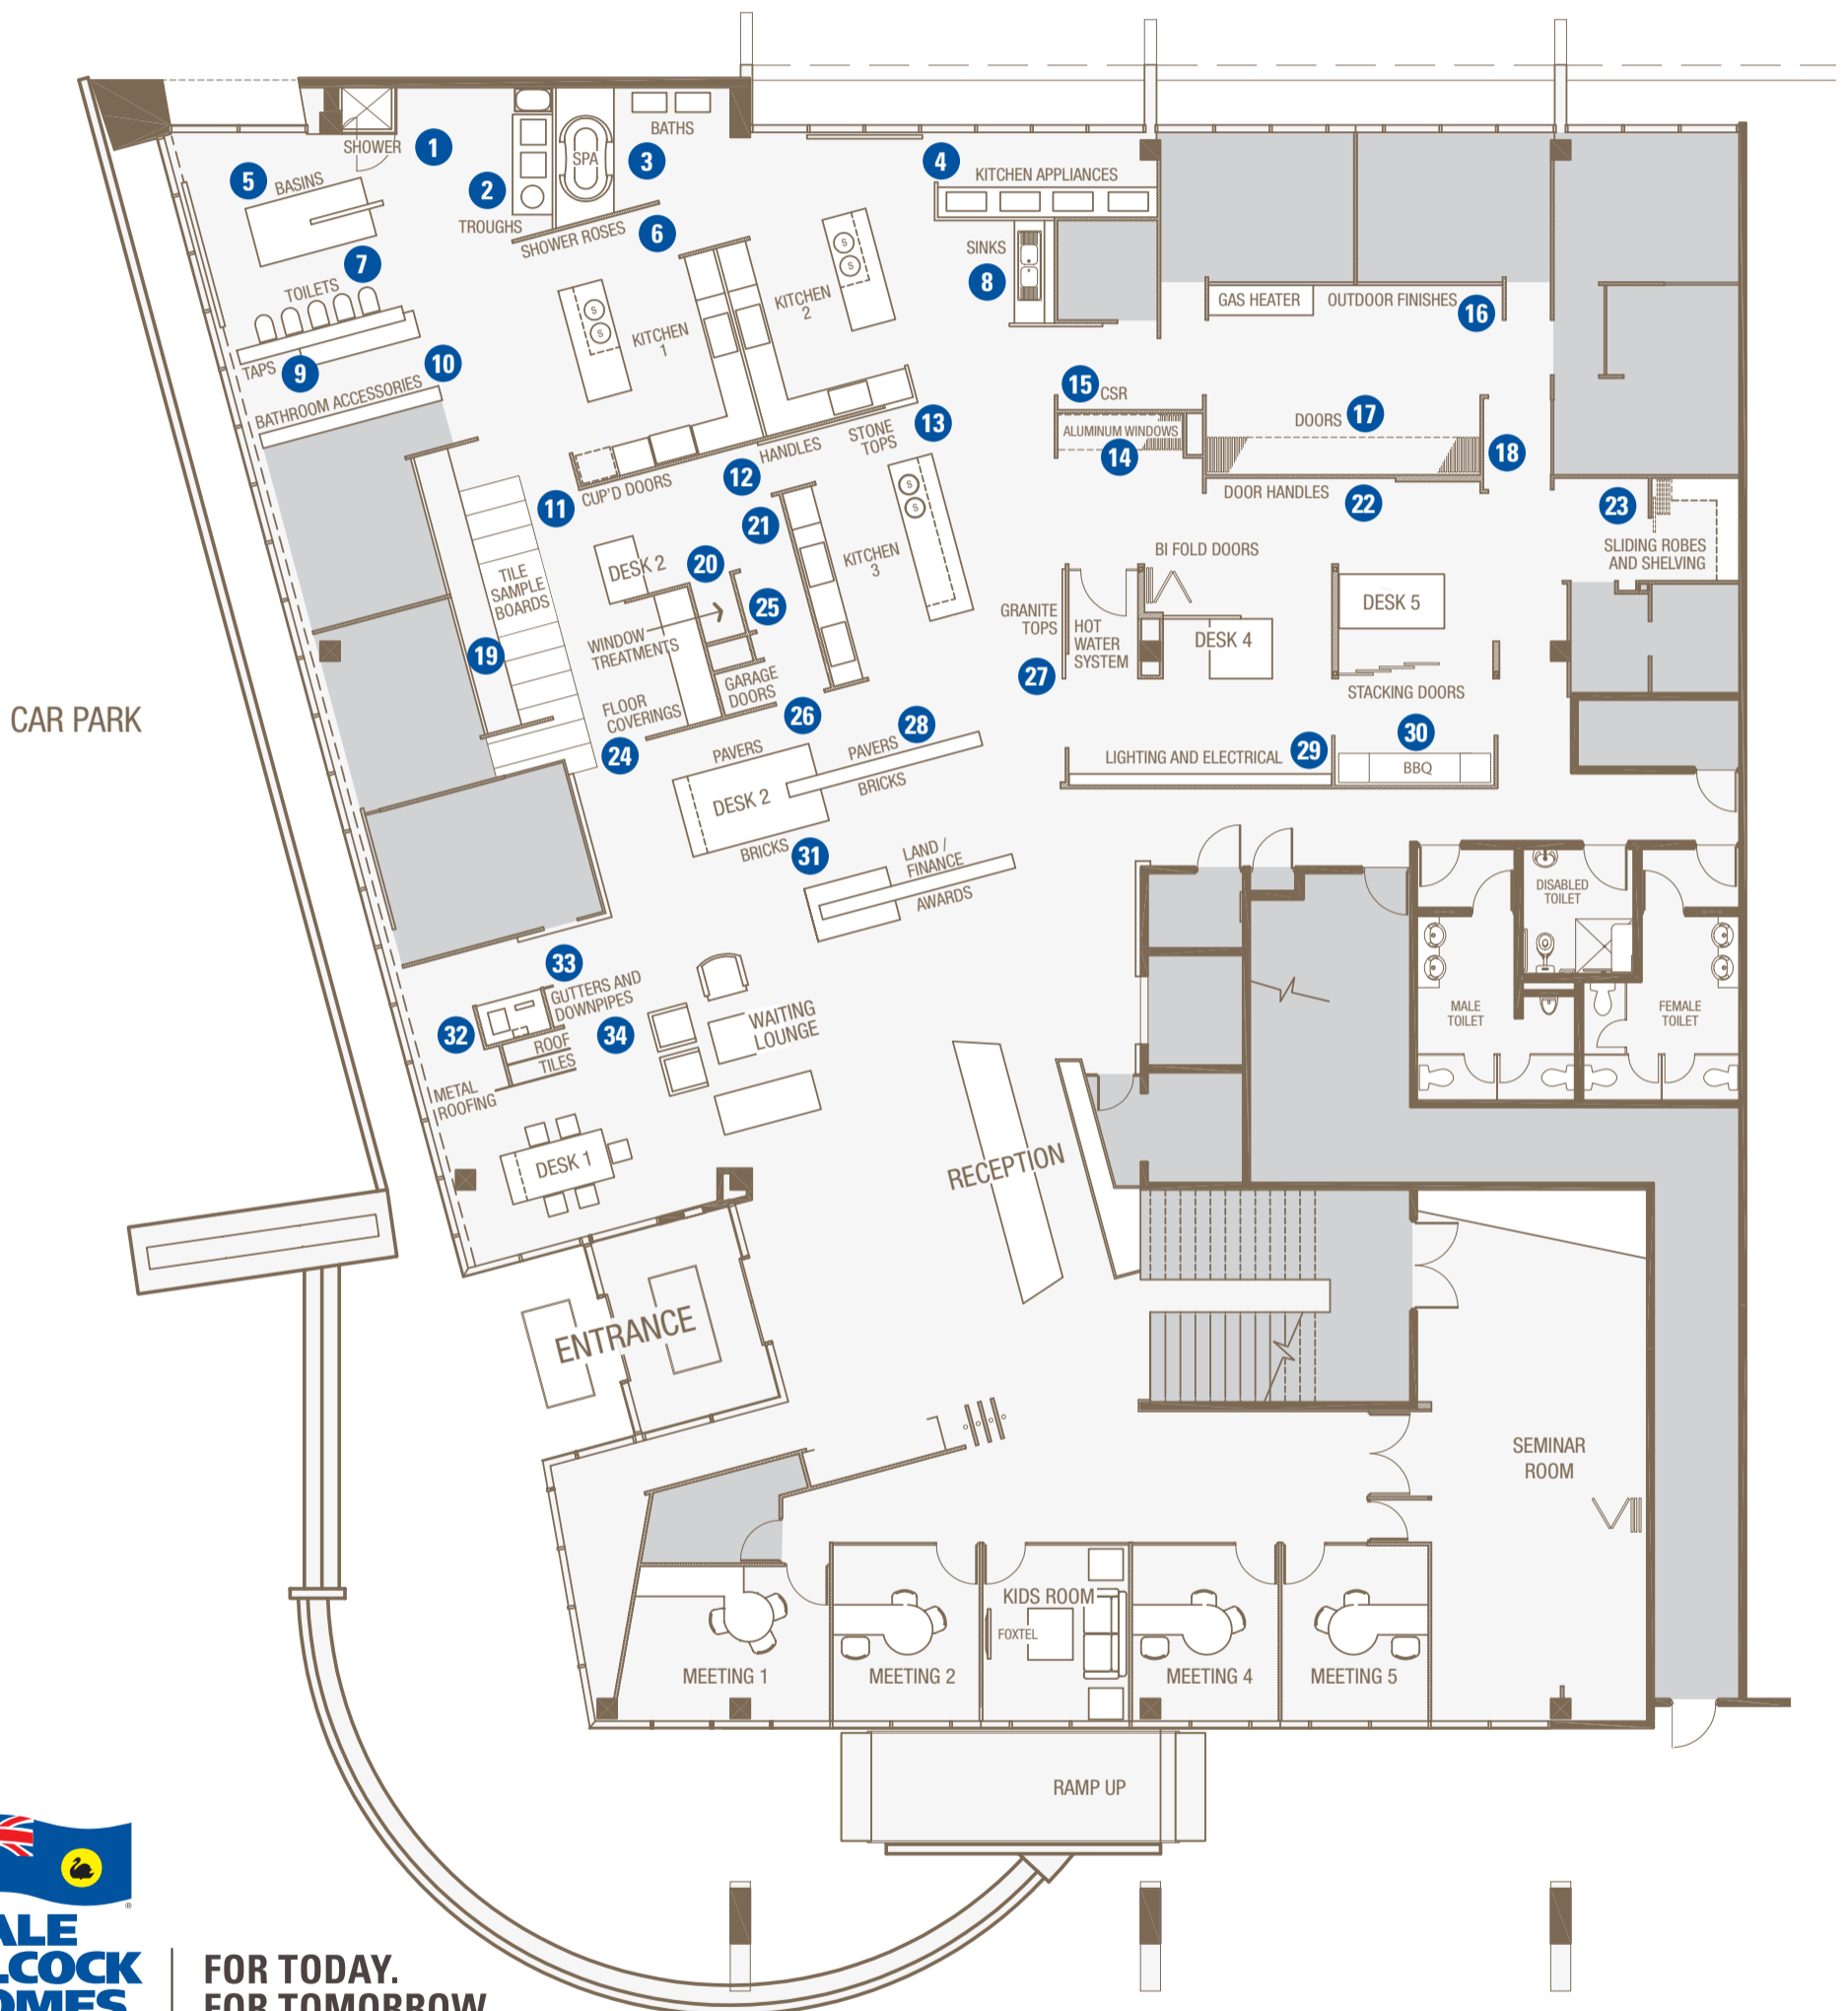

# Dale Alcock Central

**FOR TODAY.  
FOR TOMORROW.**

## Key

Accessories	10	Brick Paving	28	Cupboard Doors	11	Garage Doors	26	Lighting & Electrical	29	Skirting/Nosings	18
Appliances	4	Cabinet Handles	12	Doors	17	Glass Splashback	21	Mirrors	7	Tapware	8 & 9
Basins	5	CeasarStone	13	Door Furniture	22	Granite	27	Robes	23	Toilets	7
Baths	3	Ceramic Tiling	19	External Options	16	Gutters & Downpipes	33	Roof Tiles	34	Windows	14
BBQ	30	Colorbond Roofing	32	Feature Render	25	Kitchen Sinks	8	Shower Roses	6	Window Treatments	20
Bricks	31	Cornice/Insulation	15	Floor Coverings	24	Laundry Trough	2	Shower Screens	1		